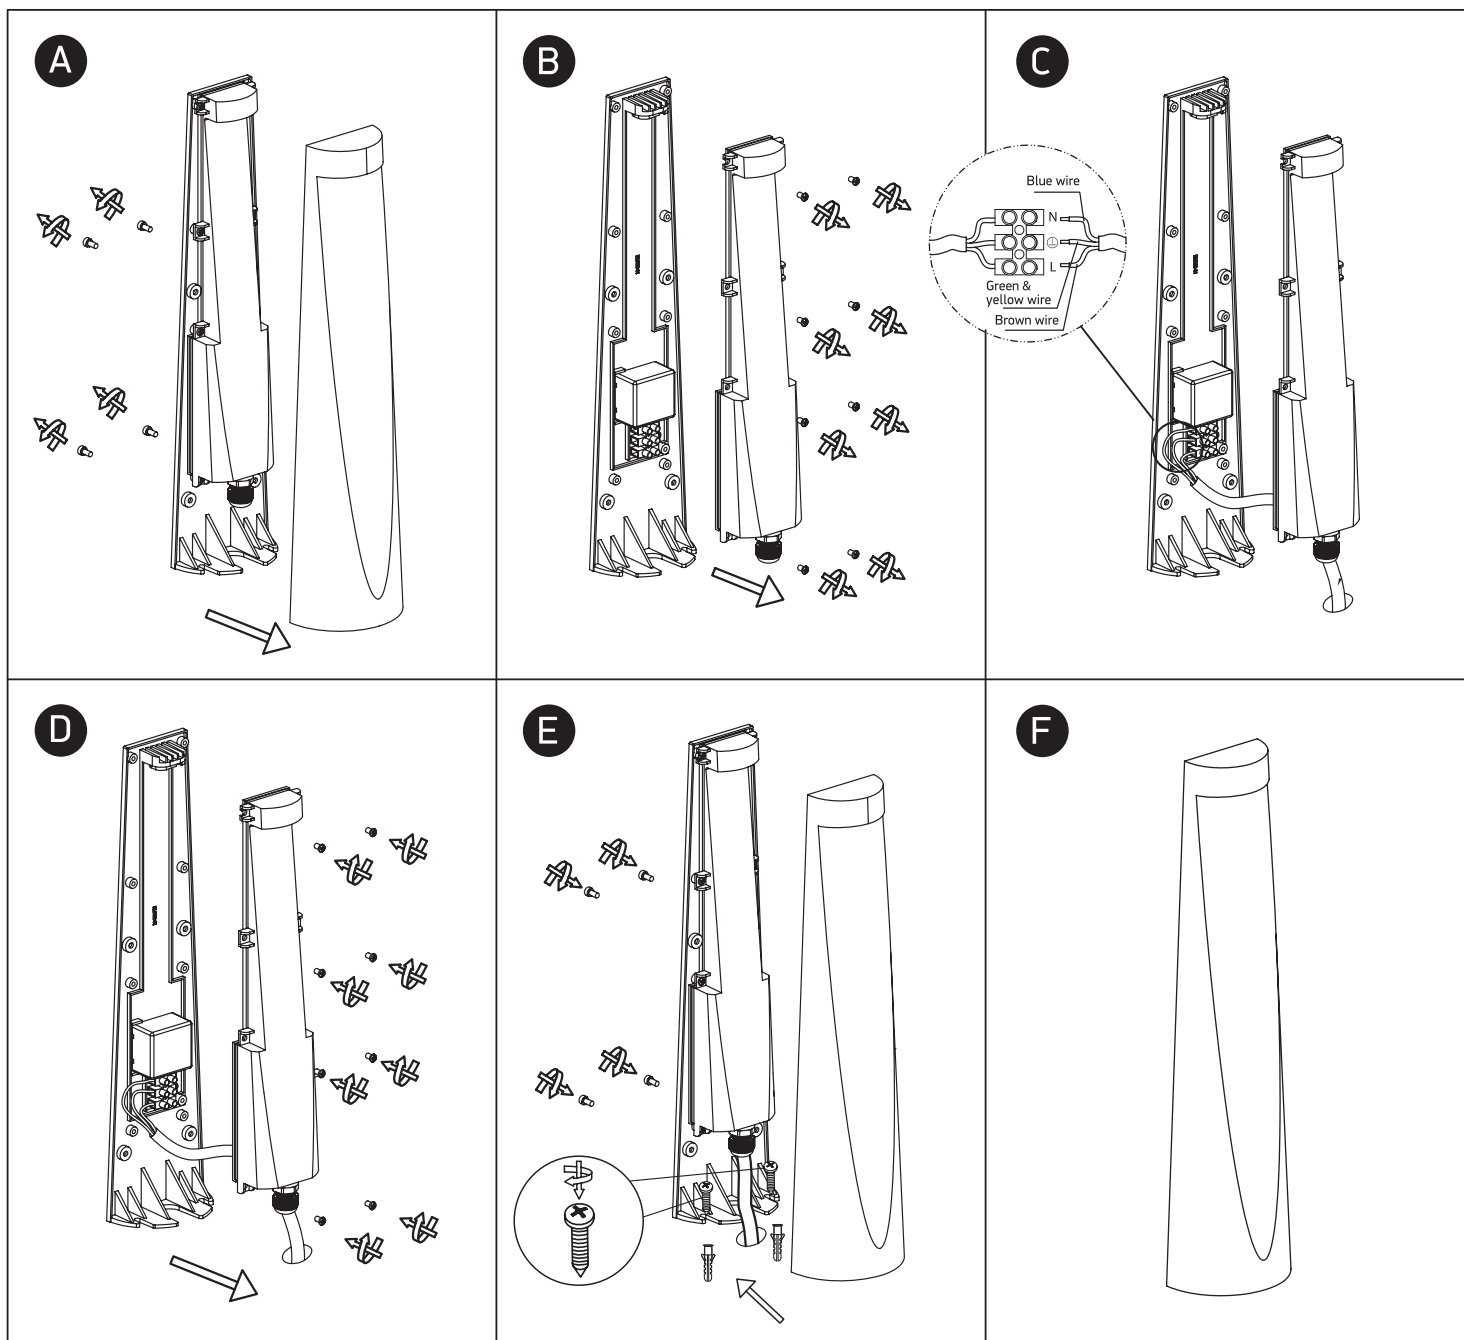

INSTALLATION MANUAL

67358

ecolight

Ra>80

100-240V | 7W | IP65 | Die cast

Complete with driver

Warnings:

1. Make sure that the product is installed properly before connecting to electricity.
2. Do not cover the fitting.
3. Maintenance and installation should only be carried out by a professional electrician.