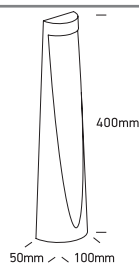

INSTALLATION MANUAL

67358

ecolight

Ra>80

100-240V | 7W | IP65 | Die cast

Complete with driver

Warnings:

1. Make sure that the product is installed properly before connecting to electricity.
2. Do not cover the fitting.
3. Maintenance and installation should only be carried out by a professional electrician.