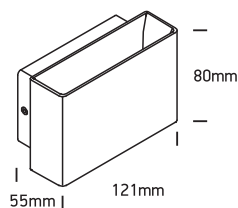

INSTALLATION MANUAL

67356

ecolight

230V | 5W | IP54 | Die cast

one
LIGHT

A

B

C