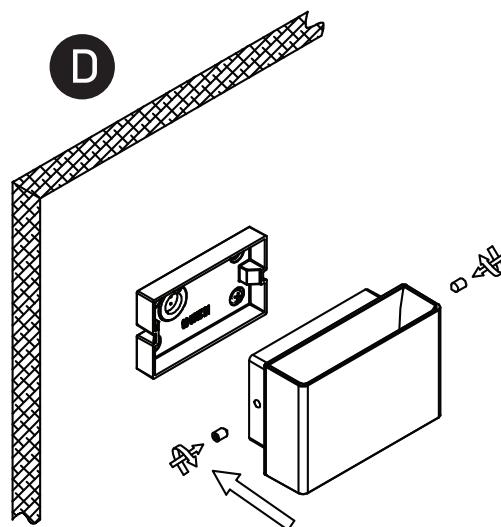

INSTALLATION MANUAL

67356

ecolight

230V | 5W | IP54 | Die cast

one
LIGHT

A

B

C

D

Warnings:

1. Make sure that the product is installed properly before connecting to electricity.
2. Do not cover the fitting.
3. Maintenance and installation should only be carried out by a professional electrician.