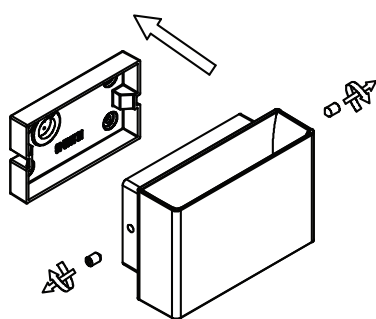

INSTALLATION MANUAL

67356

ecolight

230V | 5W | IP54 | Die cast

one
LIGHT

A

B

C

D

Warnings:

1. Make sure that the product is installed properly before connecting to electricity.
2. Do not cover the fitting.
3. Maintenance and installation should only be carried out by a professional electrician.