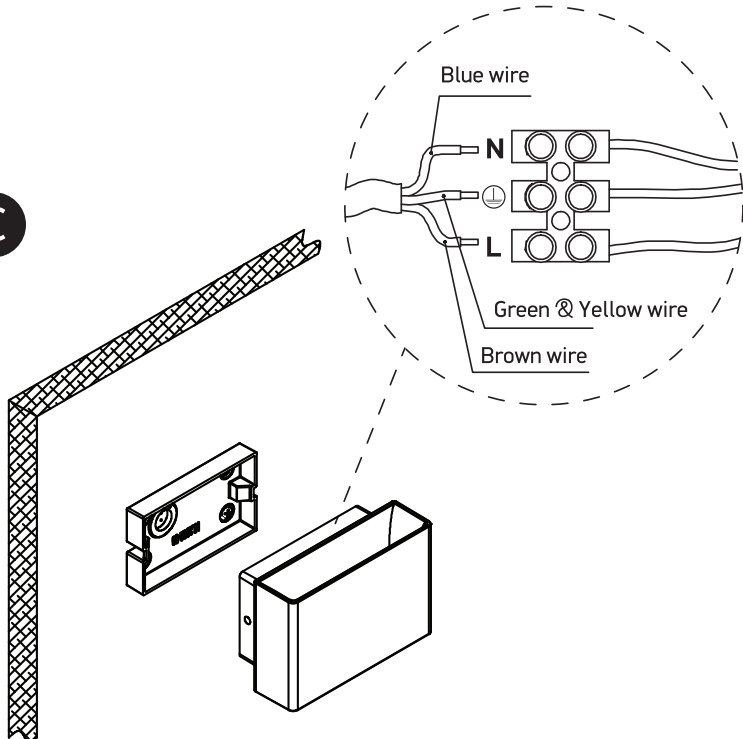

INSTALLATION MANUAL

67356

ecolight

230V | 5W | IP54 | Die cast

one
LIGHT

A

B

C

D

Warnings:

1. Make sure that the product is installed properly before connecting to electricity.
2. Do not cover the fitting.
3. Maintenance and installation should only be carried out by a professional electrician.