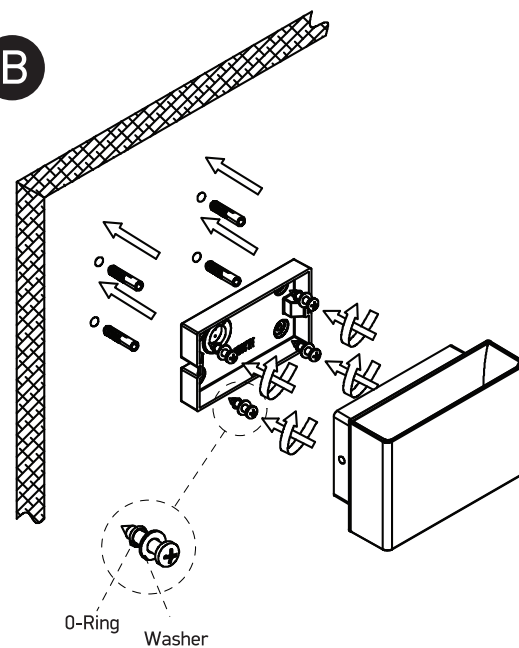

INSTALLATION MANUAL

67356

ecolight

230V | 5W | IP54 | Die cast

one
LIGHT

A

B

C

D

Warnings:

1. Make sure that the product is installed properly before connecting to electricity.
2. Do not cover the fitting.
3. Maintenance and installation should only be carried out by a professional electrician.