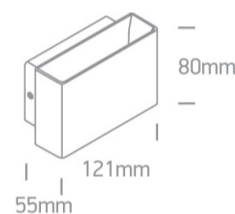

13 Wall & Ceiling LED>Outdoor Wall Up & Down Lights Die cast

67356/W/W

5W LED wall light, IP54, ideal for both indoor and outdoor installation.

Supplied with non-dimmable LED driver.

Complies with standard EN60598-1 and any other specific standards.

Downloads

Dimensions

Gallery

Physical Specification

Item Group

13 Wall & Ceiling LED

Family

Outdoor Wall Up & Down Lights Die cast

Length

121mm

Width	80mm
Height	55mm
Surface Wall	Yes
Indoor	Yes
Outdoor	Yes
Adjustable	No

Electrical Characteristics

Gear	No
------	----

Fitting + Driver

Input Voltage	220-240V
50 Hz	Yes
60 Hz	Yes
Safety Class	
Power(Watts)	5W
IP Rating	IP54
Light Source	LED built in
Dimmable	No
F Mark	

Illumination Data

Colour Temperature	3000K
Lumen Output	170lm
Light Efficiency	34lm/W
Illumination Diagram	

Packing Info

Box Length	14cm
Box Width	10,5cm

Box Height	9,5cm
Box Weight	0.556kg
Pcs/Carton	18
Barcode	5291889039488
HS Code	9405409900