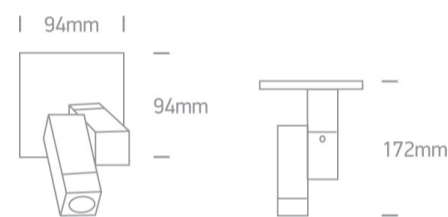

## Dimensions

## Physical Specification

Item Group	13 Wall & Ceiling LED
Family	Indoor Mini Series Natural aluminium
Order Code	65102/D
Colour	Aluminium
Material	Natural Aluminium
Shape	Rectangular
Length	94mm
Width	94mm
Height	172mm
Surface Ceiling	Yes
Surface Wall	Yes
Indoor	Yes