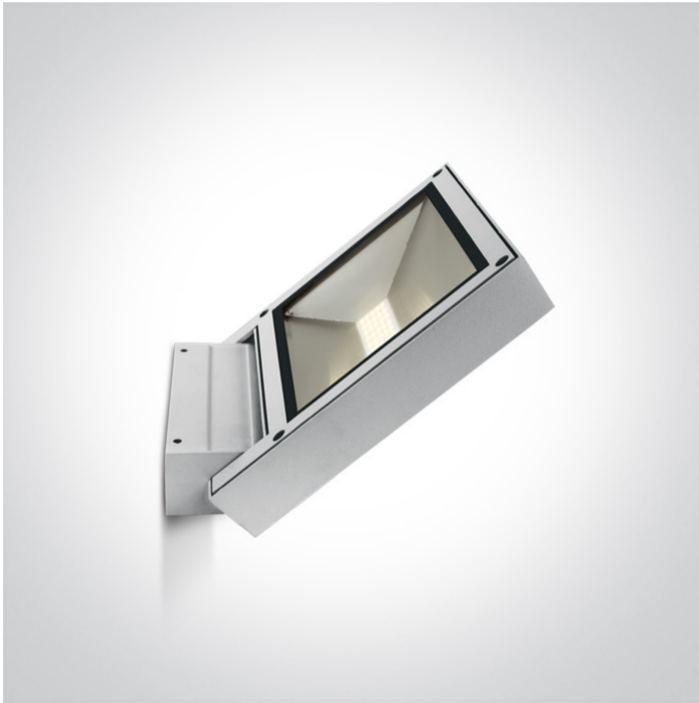

13 Wall & Ceiling LED>Outdoor Wall Washers Die cast

67346/W/W

12W LED wall washer, IP65.

Complete with driver.

Complies with standard EN60598-1 and any other specific standards.

Downloads

Dimensions

Gallery

Physical Specification

Item Group

13 Wall & Ceiling LED

Family

Outdoor Wall Washers Die cast

Order Code

67346/W/W

Colour

White

Material

Die Cast

Diffuser Material

Glass

Shape

Rectangular

Length	210mm
Width	37mm
Height	232mm
Surface Wall	Yes
Outdoor	Yes
Adjustable	1 Direction