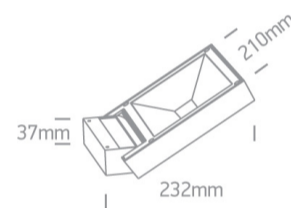

13 Wall & Ceiling LED>Outdoor Wall Washers Die cast

67346/W/W

12W LED wall washer, IP65.

Complete with driver.

Complies with standard EN60598-1 and any other specific standards.

Downloads

Dimensions

Gallery

White

Material

Die Cast

Diffuser Material

Glass

Shape

Rectangular

Length	210mm
Width	37mm
Height	232mm
Surface Wall	Yes
Outdoor	Yes
Adjustable	1 Direction