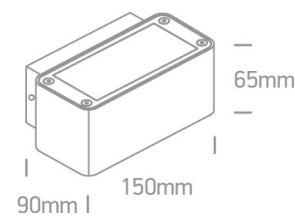

13 Wall & Ceiling LED>Outdoor Wall Up & Down Lights Die cast

67342/G/W

4x3W LED wall light, IP54, ideal for both indoor and outdoor installation.

Complete with driver.

Complies with standard EN60598-1 and any other specific standards.

Downloads

Dimensions

Gallery

Physical Specification

Item Group

13 Wall & Ceiling LED

Family

Outdoor Wall Up & Down Lights Die cast

Length

150mm

Width	90mm
Height	65mm
Surface Wall	Yes
Indoor	Yes
Outdoor	Yes
Adjustable	No

Electrical Characteristics

Gear	Built In
------	----------

Fitting + Driver

Input Voltage	220-240V
50 Hz	Yes
60 Hz	Yes
Safety Class	
Power(Watts)	4x3W
IP Rating	IP54
Light Source	LED built in
Dimmable	No
F Mark	

Illumination Data

Colour Temperature	3000K
Lumen Output	350lm
Light Efficiency	29,16lm/W
Illumination Diagram	

Packing Info

Box Length	16cm
Box Width	7cm
Box Height	10cm
Box Weight	0.950kg
Pcs/Carton	12
Barcode	5291889034872
HS Code	9405409900