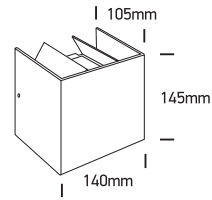

INSTALLATION MANUAL

67340A

ecolight

230V | COB LED | 2x3W | IP54 | Die cast | Adjustable beam
Complete with 700mA driver.

80
CRI

Warnings:

1. Make sure that the product is installed properly before connecting to electricity.
2. Do not cover the fitting.
3. Maintenance and installation should only be carried out by a professional electrician.