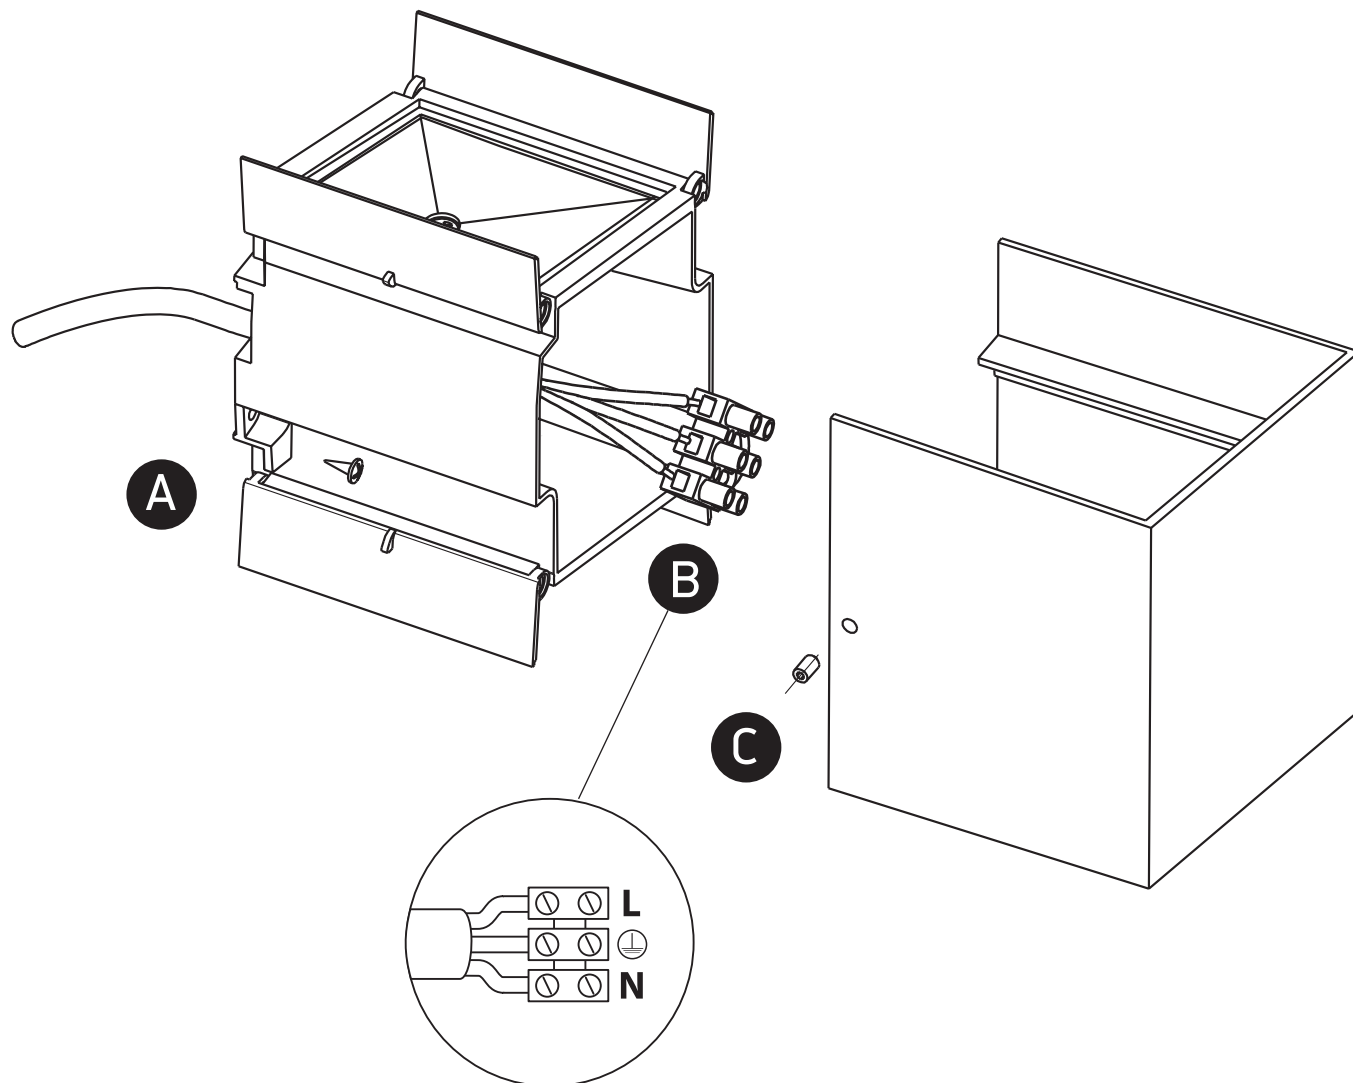

INSTALLATION MANUAL

67340A

ecolight

230V | COB LED | 2x3W | IP54 | Die cast | Adjustable beam
Complete with 700mA driver.

80
CRI

Warnings:

1. Make sure that the product is installed properly before connecting to electricity.
2. Do not cover the fitting.
3. Maintenance and installation should only be carried out by a professional electrician.