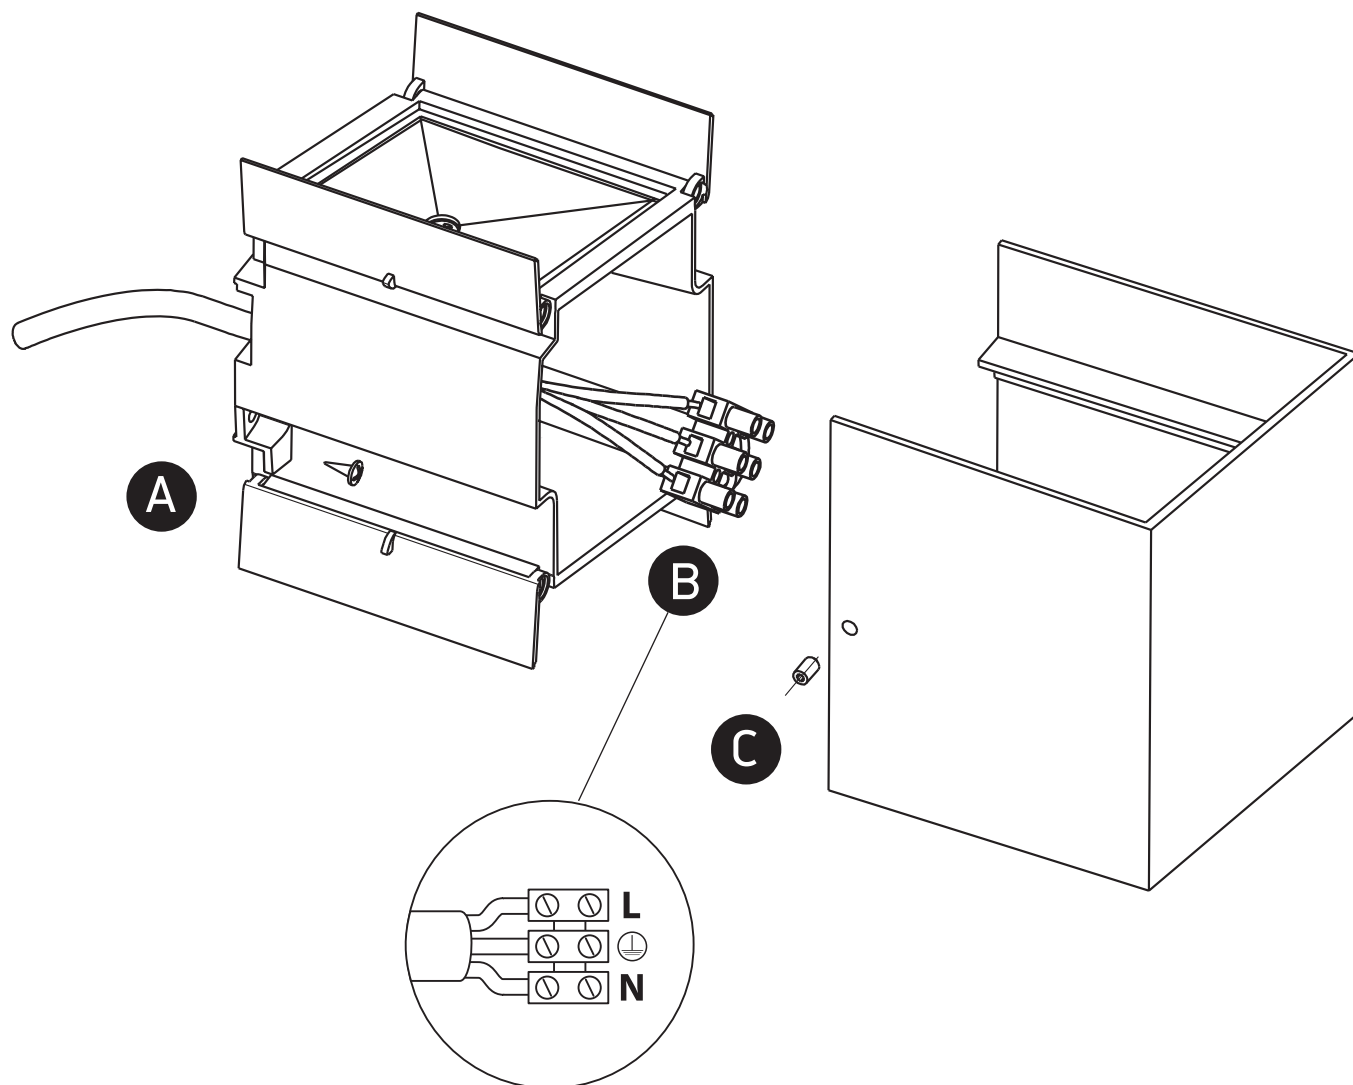

# INSTALLATION MANUAL

67340A

**ecolight**

230V | COB LED | 2x3W | IP54 | Die cast | Adjustable beam  
Complete with 700mA driver.

80  
CRI