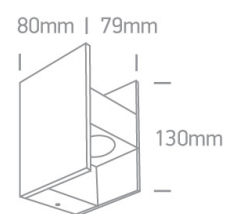

13 Wall & Ceiling LED>Indoor/Outdoor Light Points Natural Aluminium

67336/AL/W

2x1W LED wall light, IP54, ideal for both indoor and outdoor installation.

Supplied with non-dimmable LED driver.

Complies with standard EN60598-1 and any other specific standards.

Downloads

Dimensions

Physical Specification

| | |
|--------------|---|
| Item Group | 13 Wall & Ceiling LED |
| Family | Indoor/Outdoor Light Points Natural Aluminium |
| Order Code | 67336/AL/W |
| Colour | Aluminium |
| Material | Natural Aluminium |
| Shape | Rectangular |
| Length | 80mm |
| Width | 79mm |
| Height | 130mm |
| Surface Wall | Yes |
| Indoor | Yes |
| Outdoor | Yes |