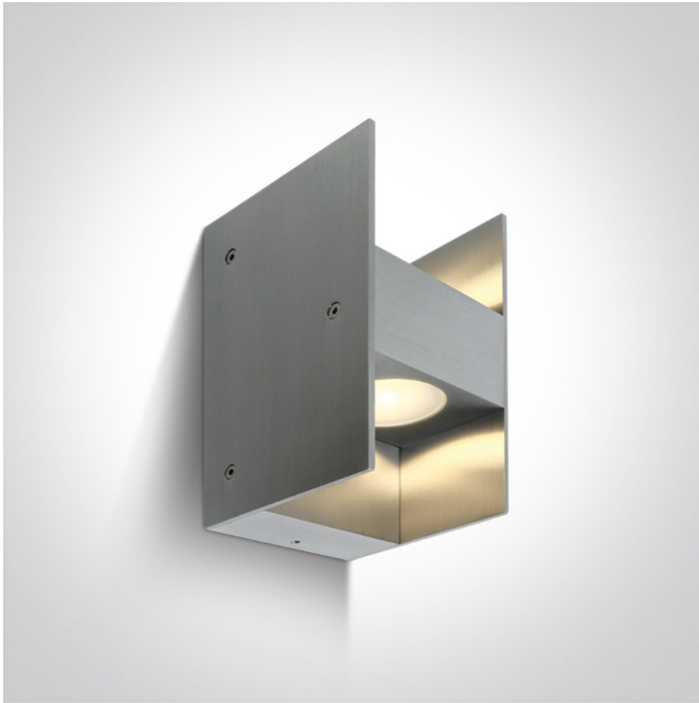

13 Wall & Ceiling LED>Indoor/Outdoor Light Points Natural Aluminium

67336/AL/W

2x1W LED wall light, IP54, ideal for both indoor and outdoor installation.

Supplied with non-dimmable LED driver.

Complies with standard EN60598-1 and any other specific standards.

Downloads

Dimensions

Physical Specification

| | |
|--------------|---|
| Item Group | 13 Wall & Ceiling LED |
| Family | Indoor/Outdoor Light Points Natural Aluminium |
| Order Code | 67336/AL/W |
| Colour | Aluminium |
| Material | Natural Aluminium |
| Shape | Rectangular |
| Length | 80mm |
| Width | 79mm |
| Height | 130mm |
| Surface Wall | Yes |
| Indoor | Yes |
| Outdoor | Yes |

Illumination Data

Colour Temperature

3000K

Lumen Output

130lm

Light Efficiency

65lm/W

Illumination Diagram