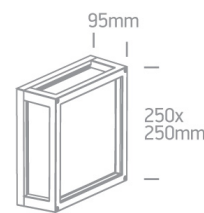

12 Wall & Ceiling>Outdoor E27 Square Die cast

67292/G

2X 15W Outdoor E27 Square Die Cast

Complies with standard EN60598-1 and any other specific standards

Downloads

Dimensions

Physical Specification

Item Group	12 Wall & Ceiling
Family	Outdoor E27 Square Die cast
Order Code	67292/G
Colour	Grey
Material	Die Cast
Diffuser Material	Glass
Shape	Rectangular
Length	250mm
Width	250mm
Height	95mm
Surface Ceiling	Yes
Surface Wall	Yes