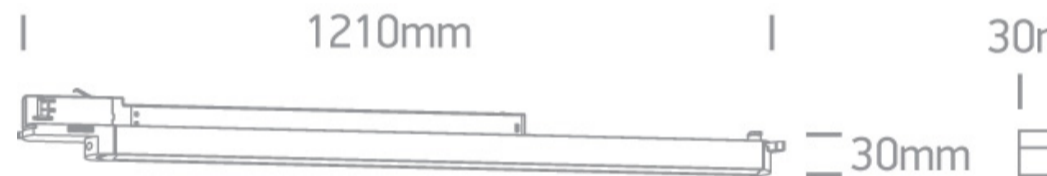

09 Track Lights &gt; LED Linear Track Light

65025T/B/W

LED Linear track light, high lumen output ideal for shops and showrooms.

Complete with driver.

Complies with standard EN60598-1 and any other specific standards.

## Dimensions

Black

Material

Aluminium

Diffuser Material

PC

Shape

Rectangular

Length	1210mm
Width	30mm
Height	30mm
Track mounted	Yes
Indoor	Yes
Adjustable	No