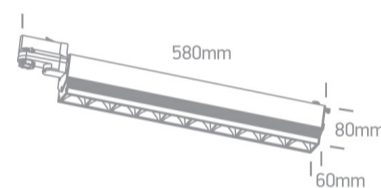

Dimensions