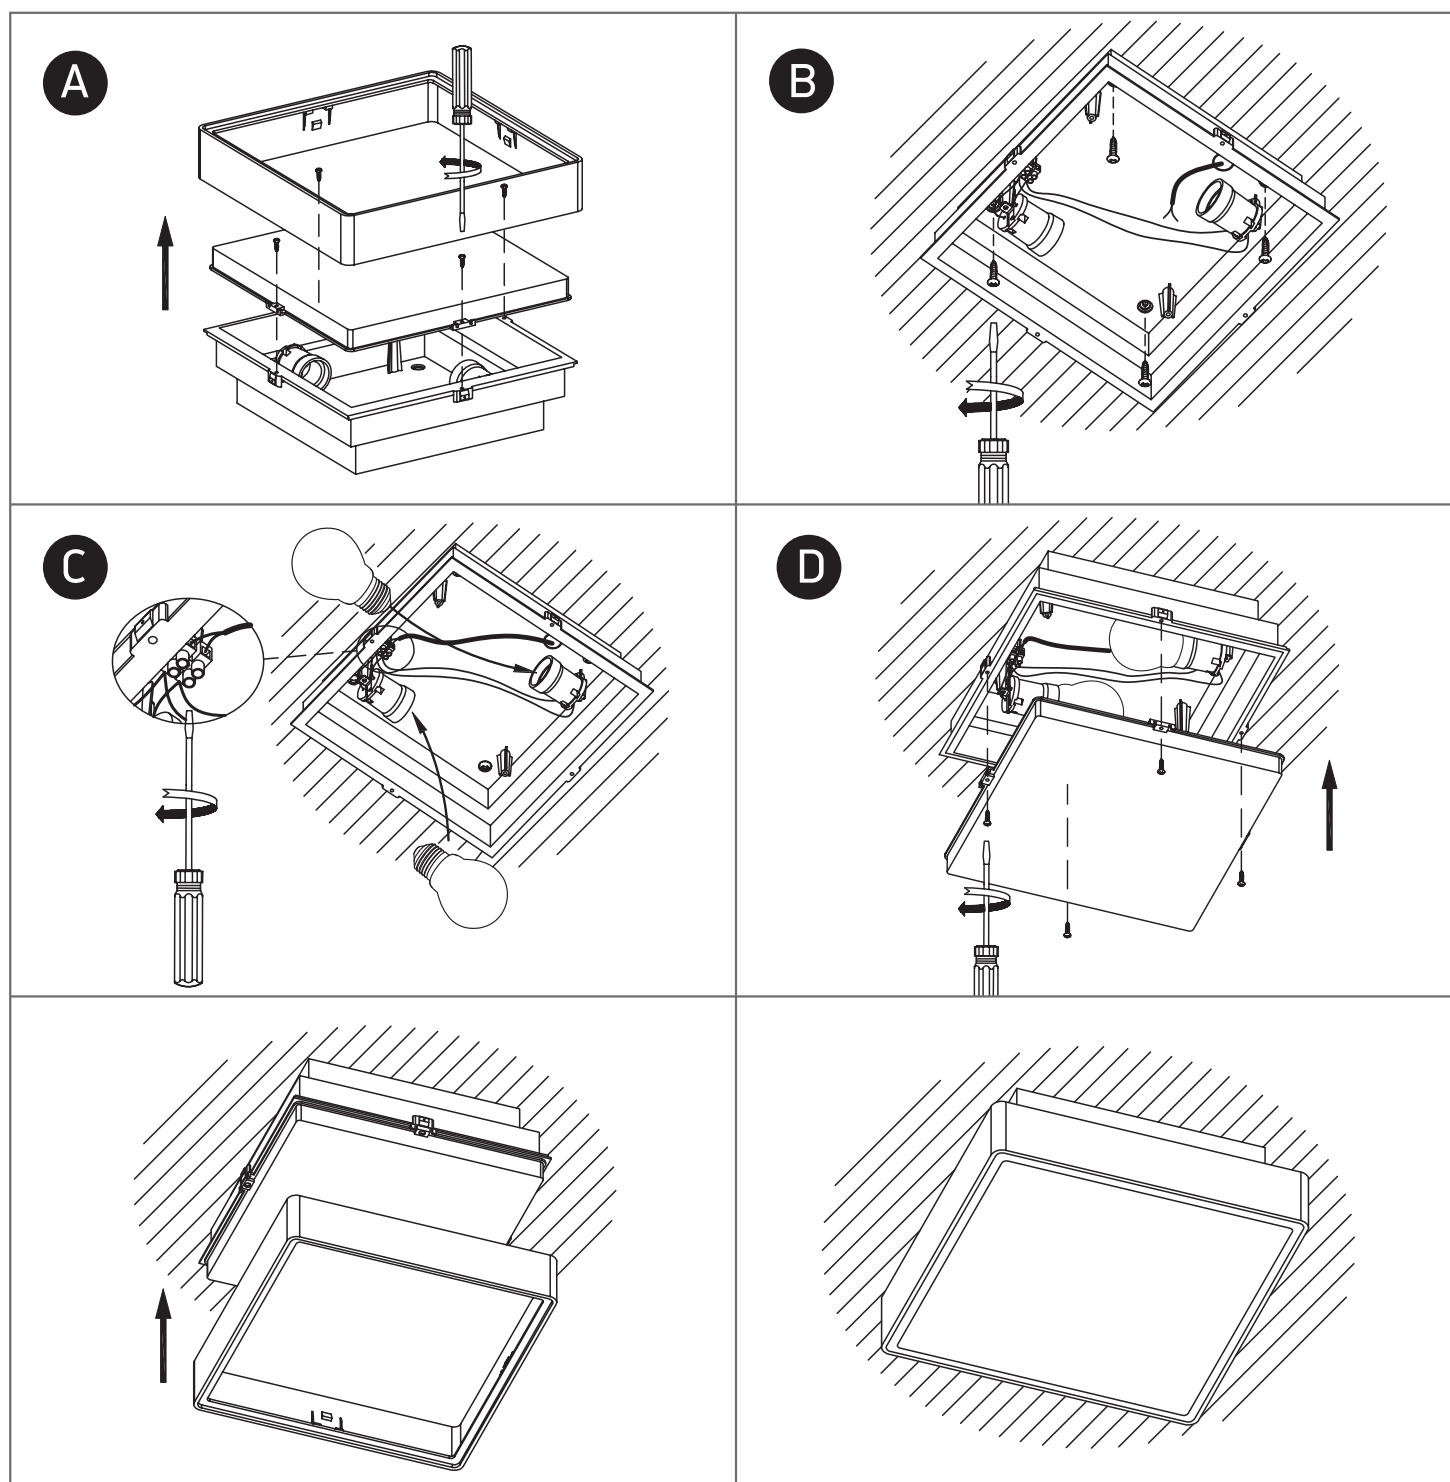

INSTALLATION MANUAL

67282EA

100-240V | E27 | 2x12W | IP65 | ABS+PC

one
LIGHT

Warnings:

1. Make sure that the product is installed properly before connecting to electricity.
2. Do not cover the fitting.
3. Maintenance and installation should only be carried out by a professional electrician.