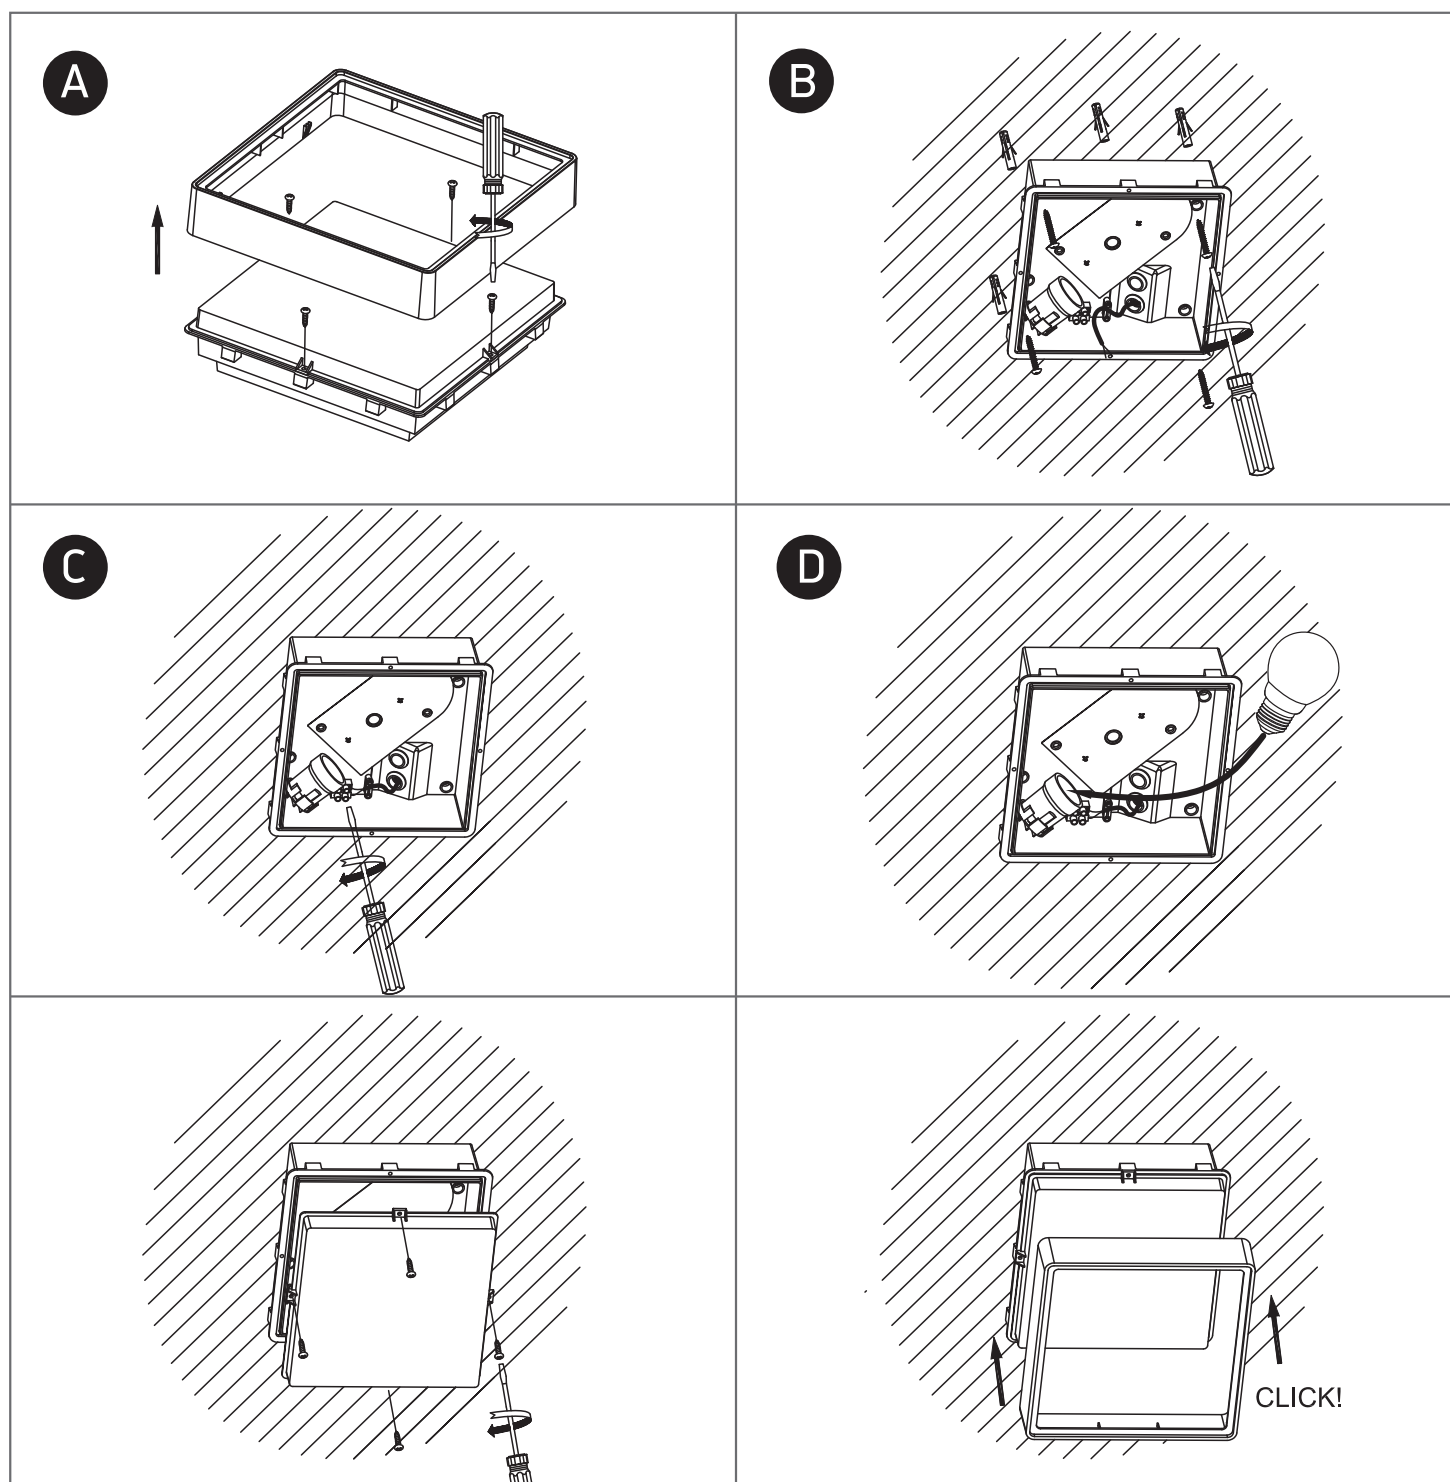

INSTALLATION MANUAL

67282E

100-240V | E27 | 12W | IP65 | Plastic

one
LIGHT

Warnings:

1. Make sure that the product is installed properly before connecting to electricity.
2. Do not cover the fitting.
3. Maintenance and installation should only be carried out by a professional electrician.