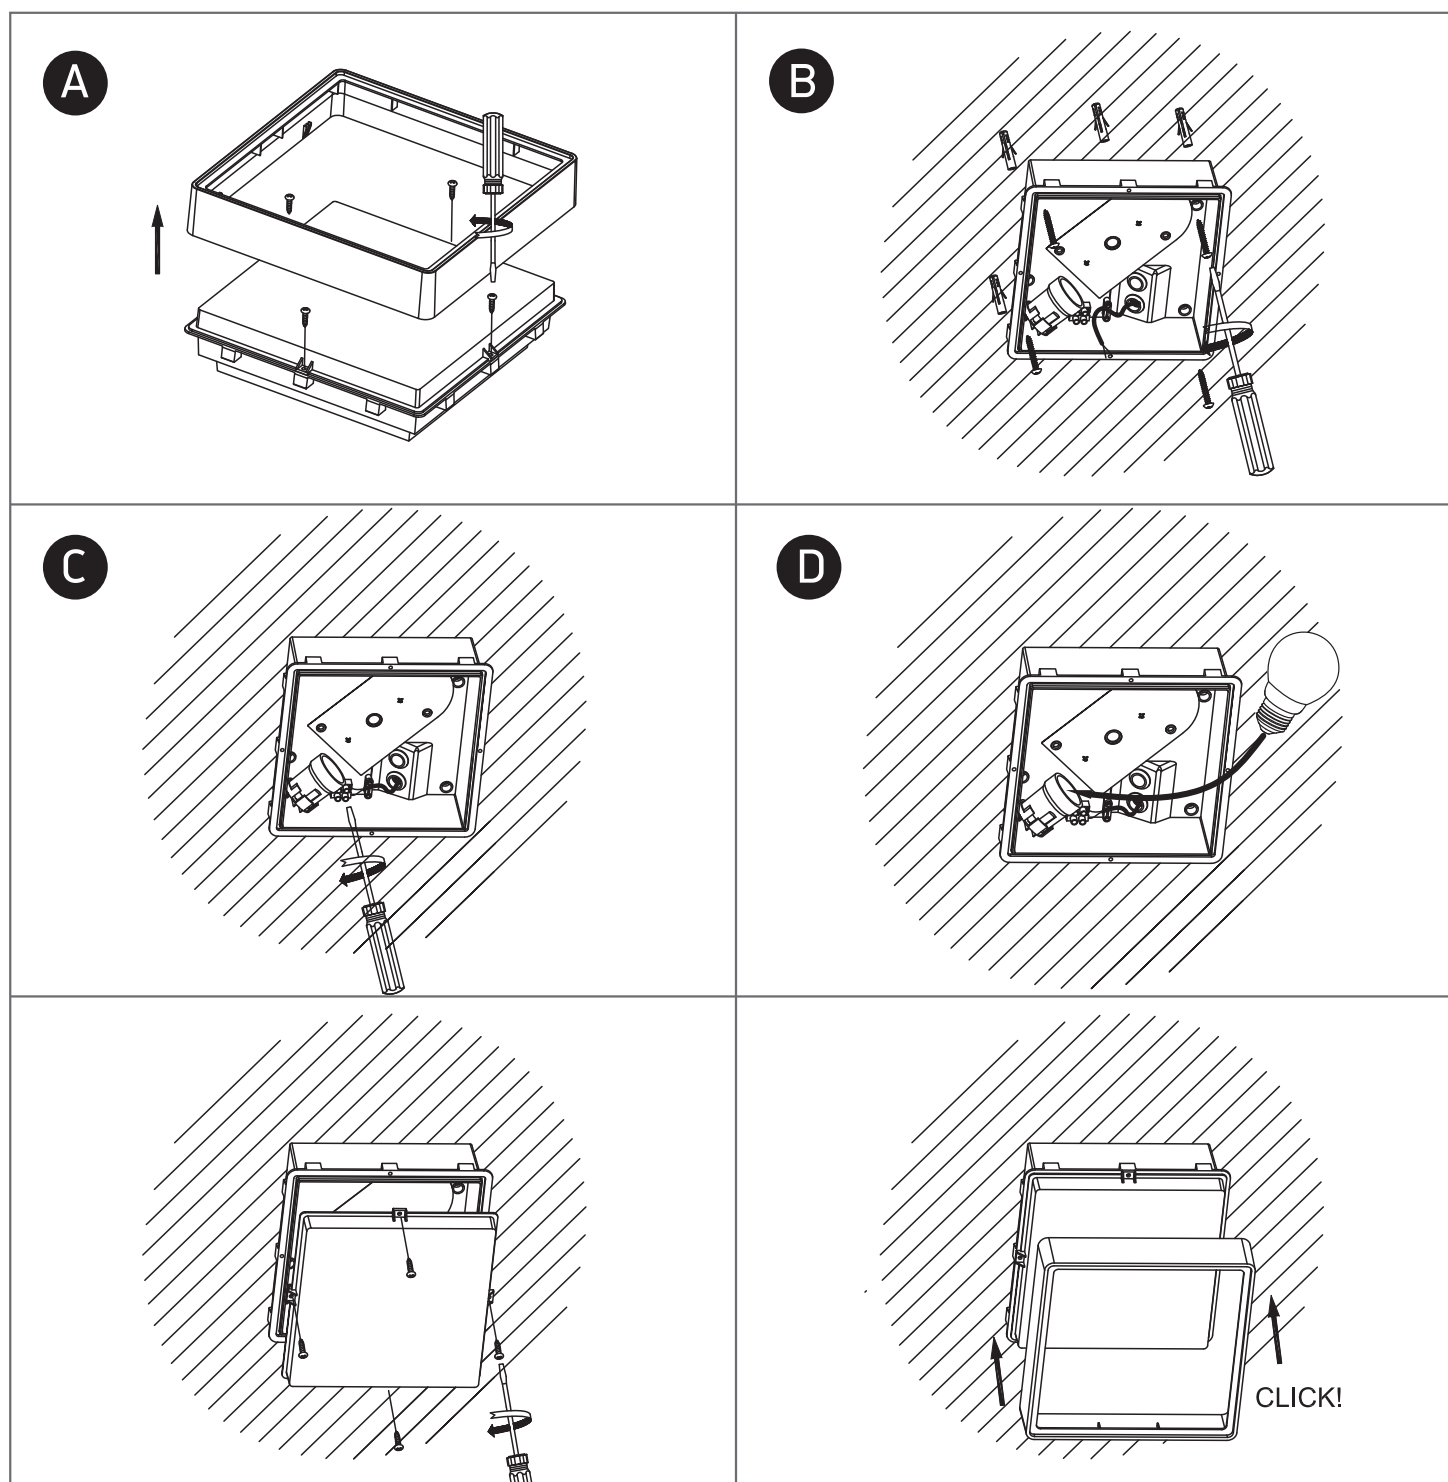

INSTALLATION MANUAL

67282E

100-240V | E27 | 12W | IP65 | Plastic

one
LIGHT

Warnings:

1. Make sure that the product is installed properly before connecting to electricity.
2. Do not cover the fitting.
3. Maintenance and installation should only be carried out by a professional electrician.