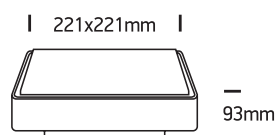

INSTALLATION MANUAL

67282E

100-240V | E27 | 12W | IP65 | Plastic

one
LIGHT

Warnings:

1. Make sure that the product is installed properly before connecting to electricity.
2. Do not cover the fitting.
3. Maintenance and installation should only be carried out by a professional electrician.