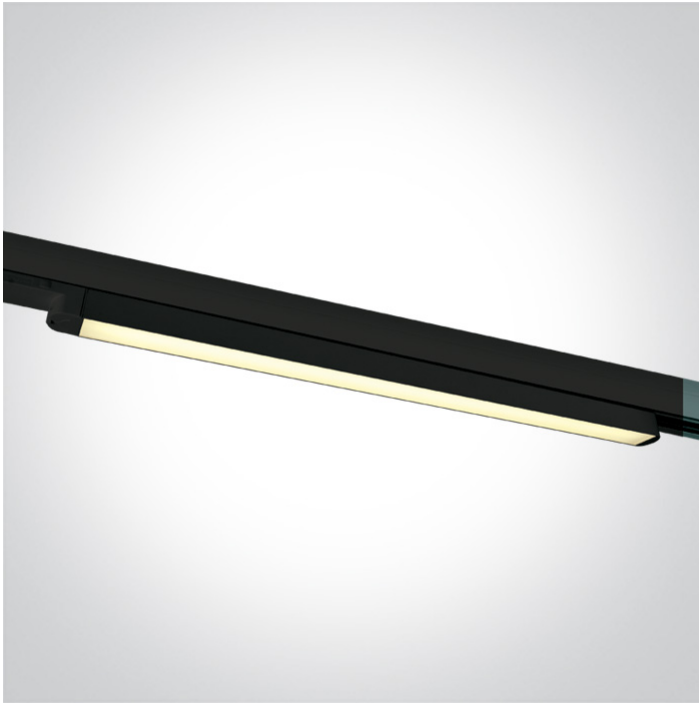

09 Track Lights > LED Linear Track Light

65018T/B/W

LED Linear track light, high lumen output ideal for shops and showrooms.

Complete with driver.

Complies with standard EN60598-1 and any other specific standards.

Family

LED Linear Track Light

Order Code

65018T/B/W

Colour

Black

Material

Aluminium

Diffuser Material

PC

Shape

Rectangular

Length	650mm
Width	30mm
Height	30mm
Track mounted	Yes
Indoor	Yes
Adjustable	No

Electrical Characteristics

Gear	Built In
Fitting + Driver	
Input Voltage	100-240V
50 Hz	Yes
60 Hz	Yes
Safety Class	
Power(Watts)	16W
IP Rating	IP20
Light Source	LED built in
Dimmable	No