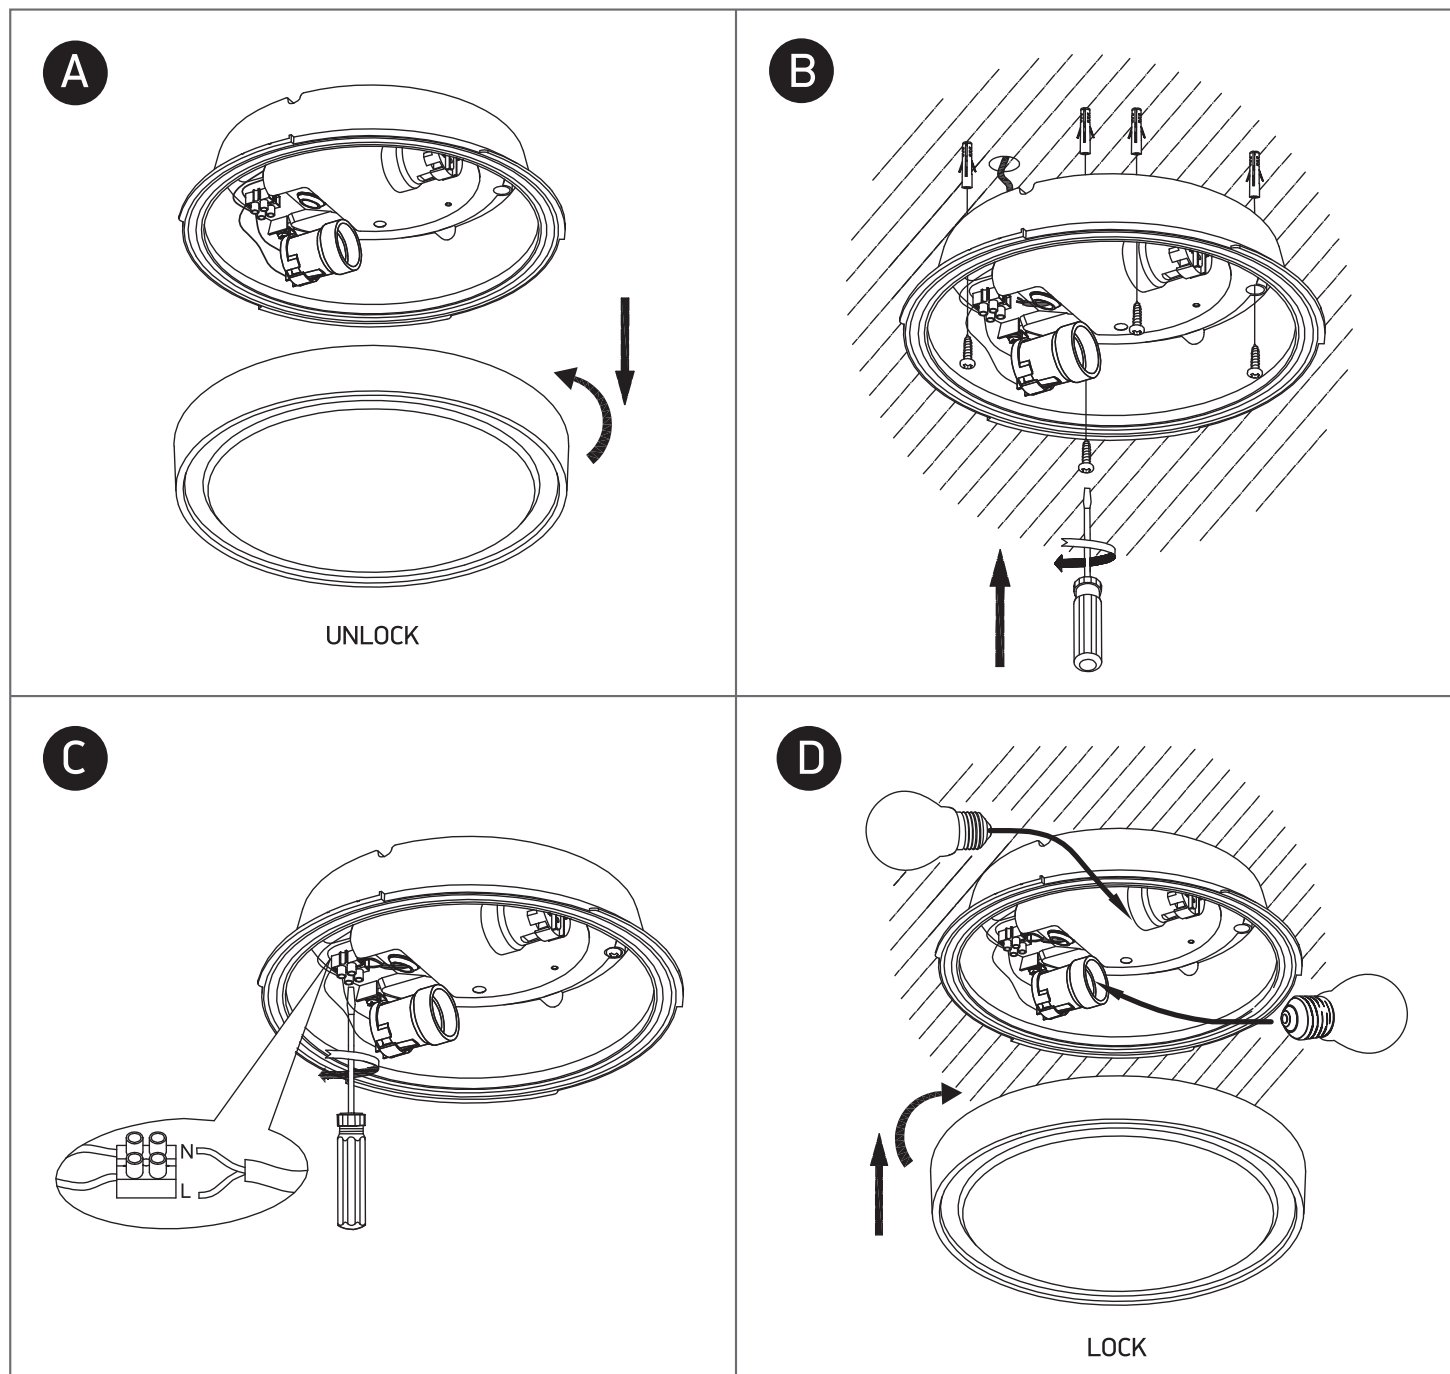

# INSTALLATION MANUAL

67280EA

100-240V | E27 | 2x12W | IP65 | ABS+PC

**one**  
LIGHT

## Warnings:

1. Make sure that the product is installed properly before connecting to electricity.
2. Do not cover the fitting.
3. Maintenance and installation should only be carried out by a professional electrician.