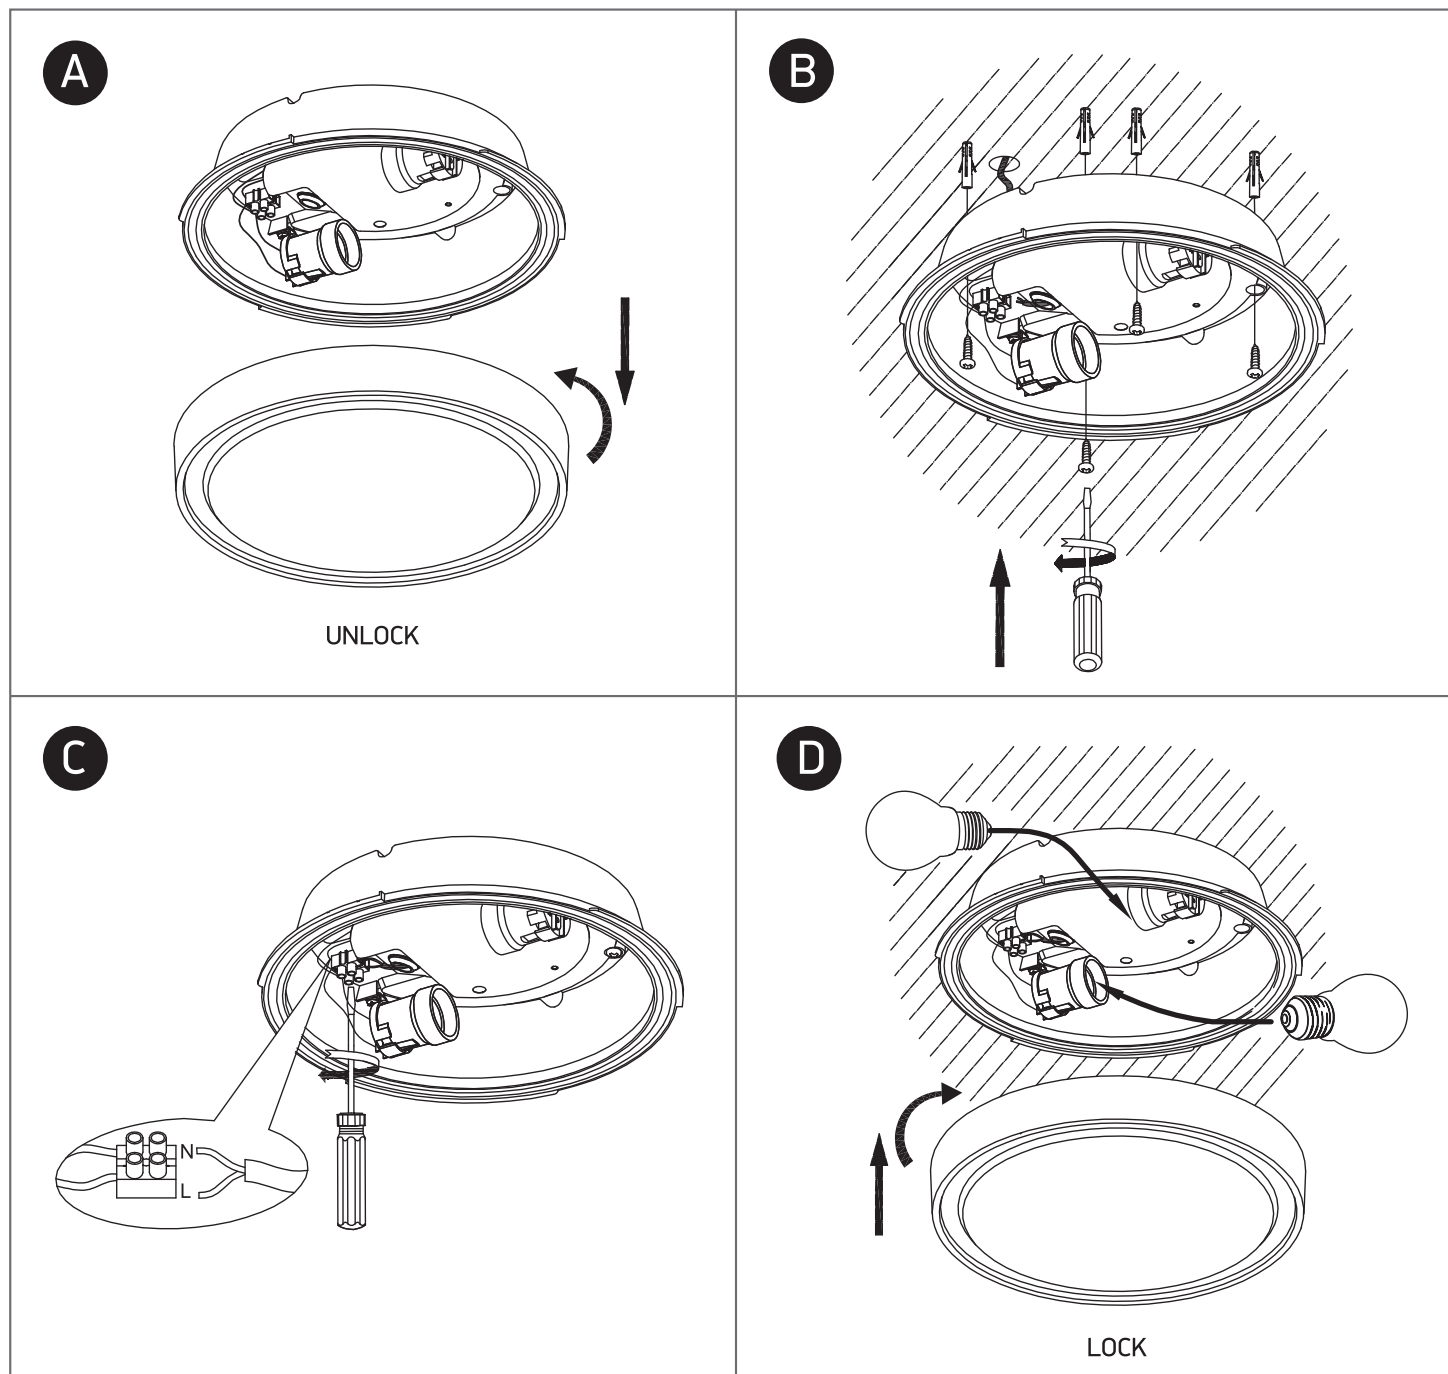

INSTALLATION MANUAL

67280EA

100-240V | E27 | 2x12W | IP65 | ABS+PC

one
LIGHT

Warnings:

1. Make sure that the product is installed properly before connecting to electricity.
2. Do not cover the fitting.
3. Maintenance and installation should only be carried out by a professional electrician.