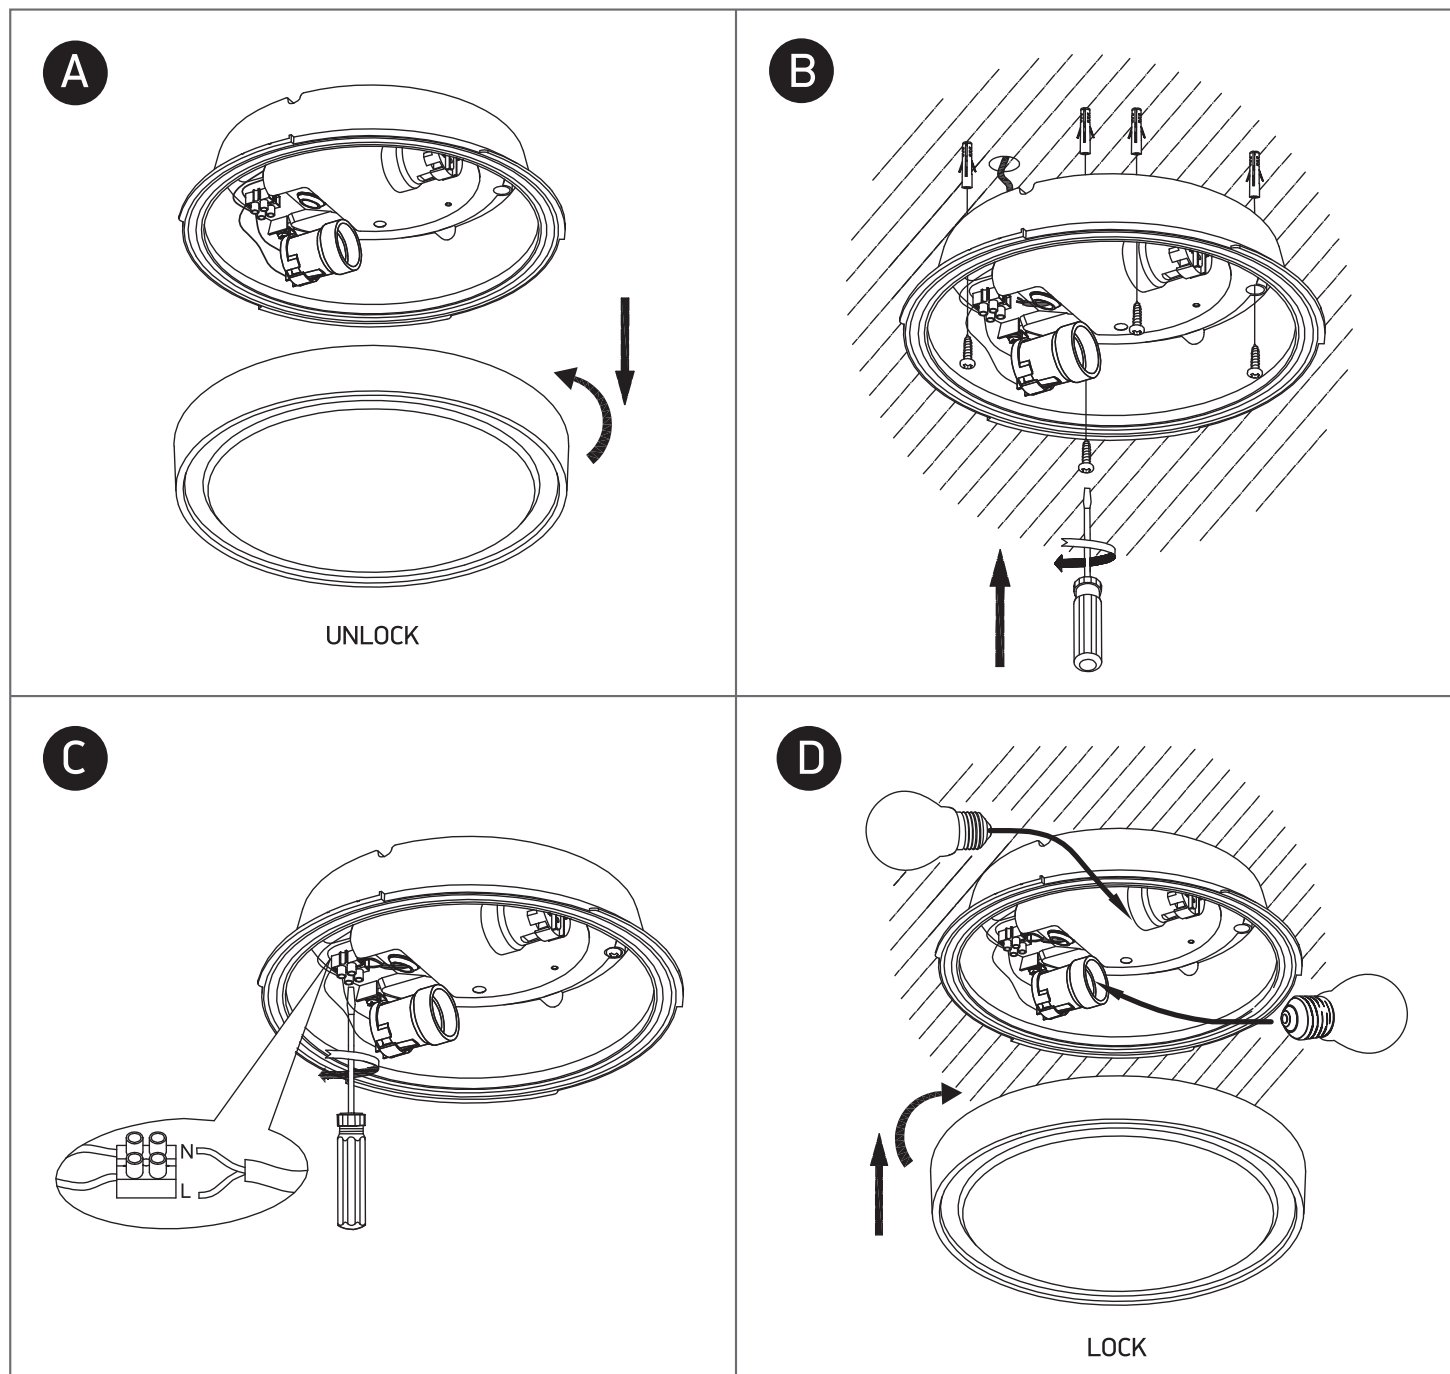

INSTALLATION MANUAL

67280EA

100-240V | E27 | 2x12W | IP65 | ABS+PC

one
LIGHT

Warnings:

1. Make sure that the product is installed properly before connecting to electricity.
2. Do not cover the fitting.
3. Maintenance and installation should only be carried out by a professional electrician.