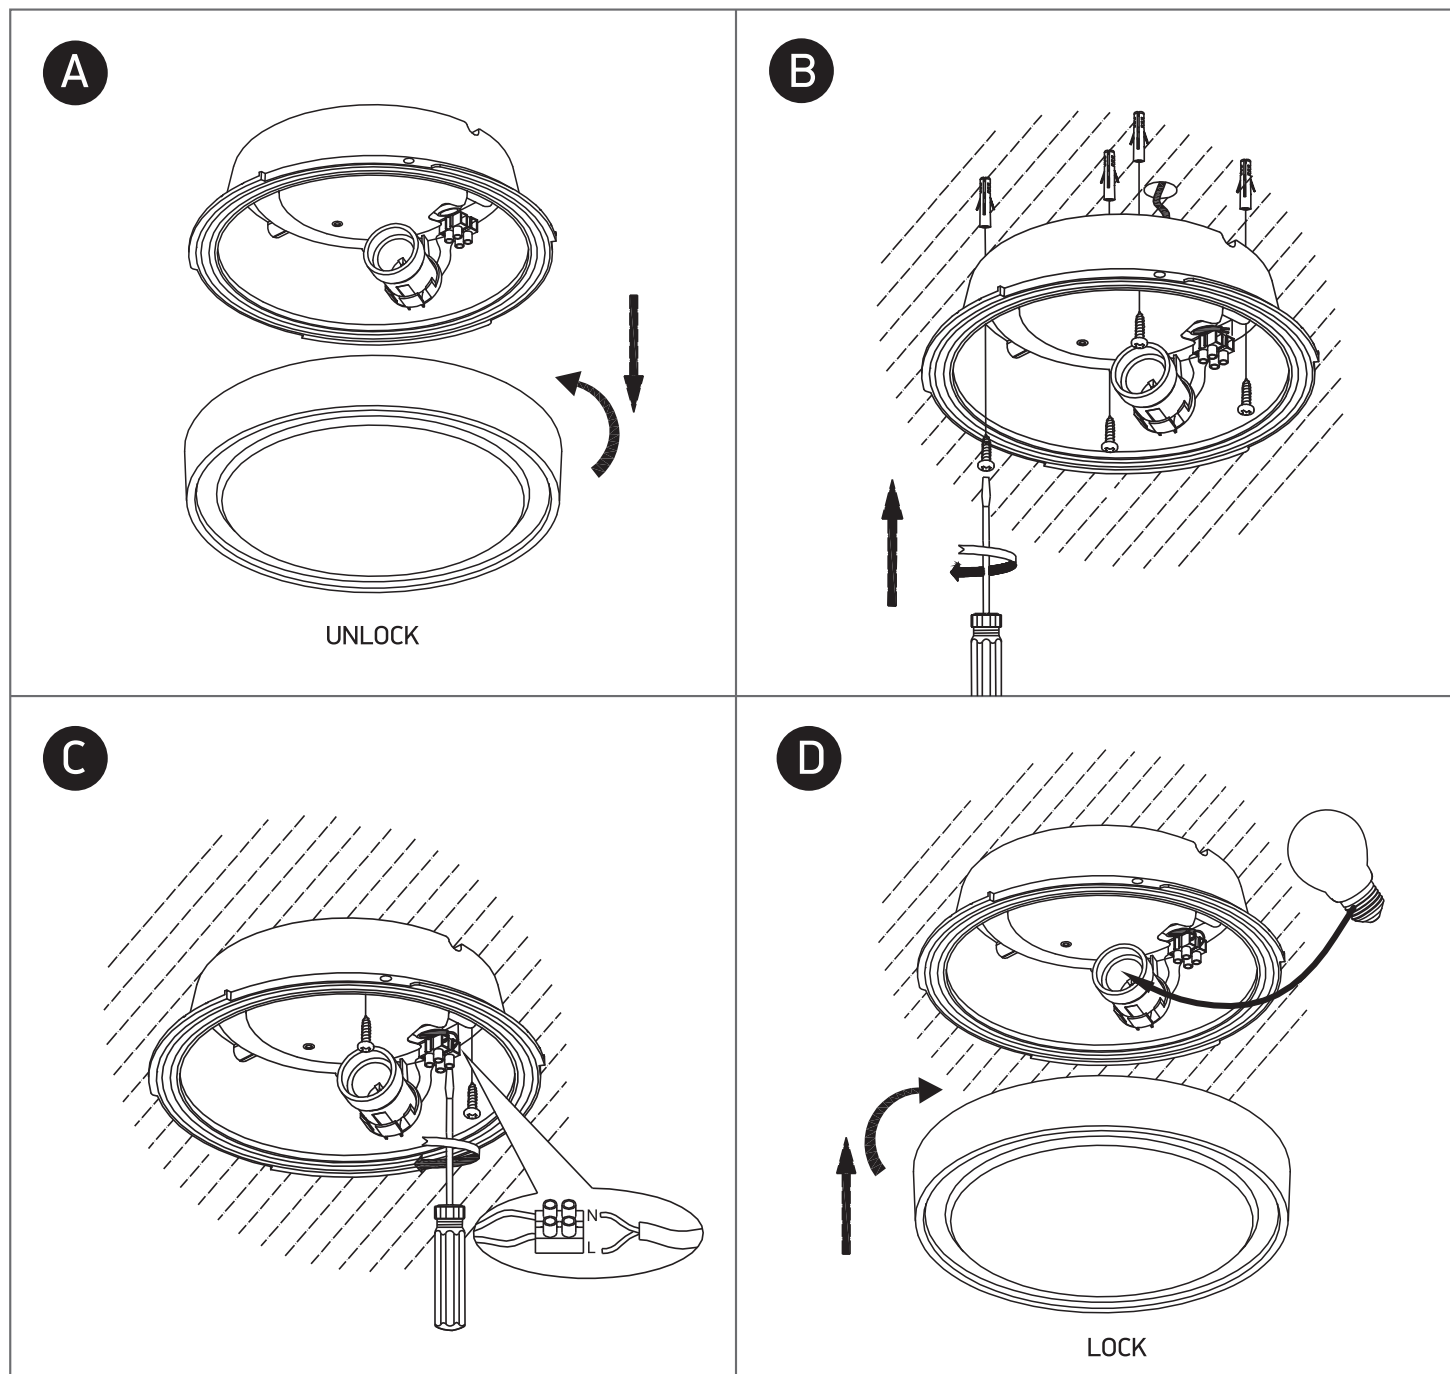

# INSTALLATION MANUAL

67280E

100-240V | E27 | 12W | IP65 | ABS+PC

**one**  
LIGHT

## Warnings:

1. Make sure that the product is installed properly before connecting to electricity.
2. Do not cover the fitting.
3. Maintenance and installation should only be carried out by a professional electrician.