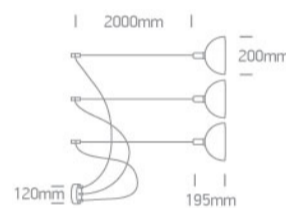

New 2021 Edition 3>Pendants

63140C/BBS

3x10W E27 pendant with black shade.

Complies with standard EN60598-1 and any other specific standards.

Downloads

Dimensions

Physical Specification

| | |
|-------------------|--------------------|
| Item Group | New 2021 Edition 3 |
| Family | Pendants |
| Order Code | 63140C/BBS |
| Colour | Brushed Brass |
| Material | Aluminium |
| Shape | Circular |
| Height | 195mm |
| Diameter | 200mm |
| Suspended Ceiling | Yes |
| Indoor | Yes |
| Adjustable | No |