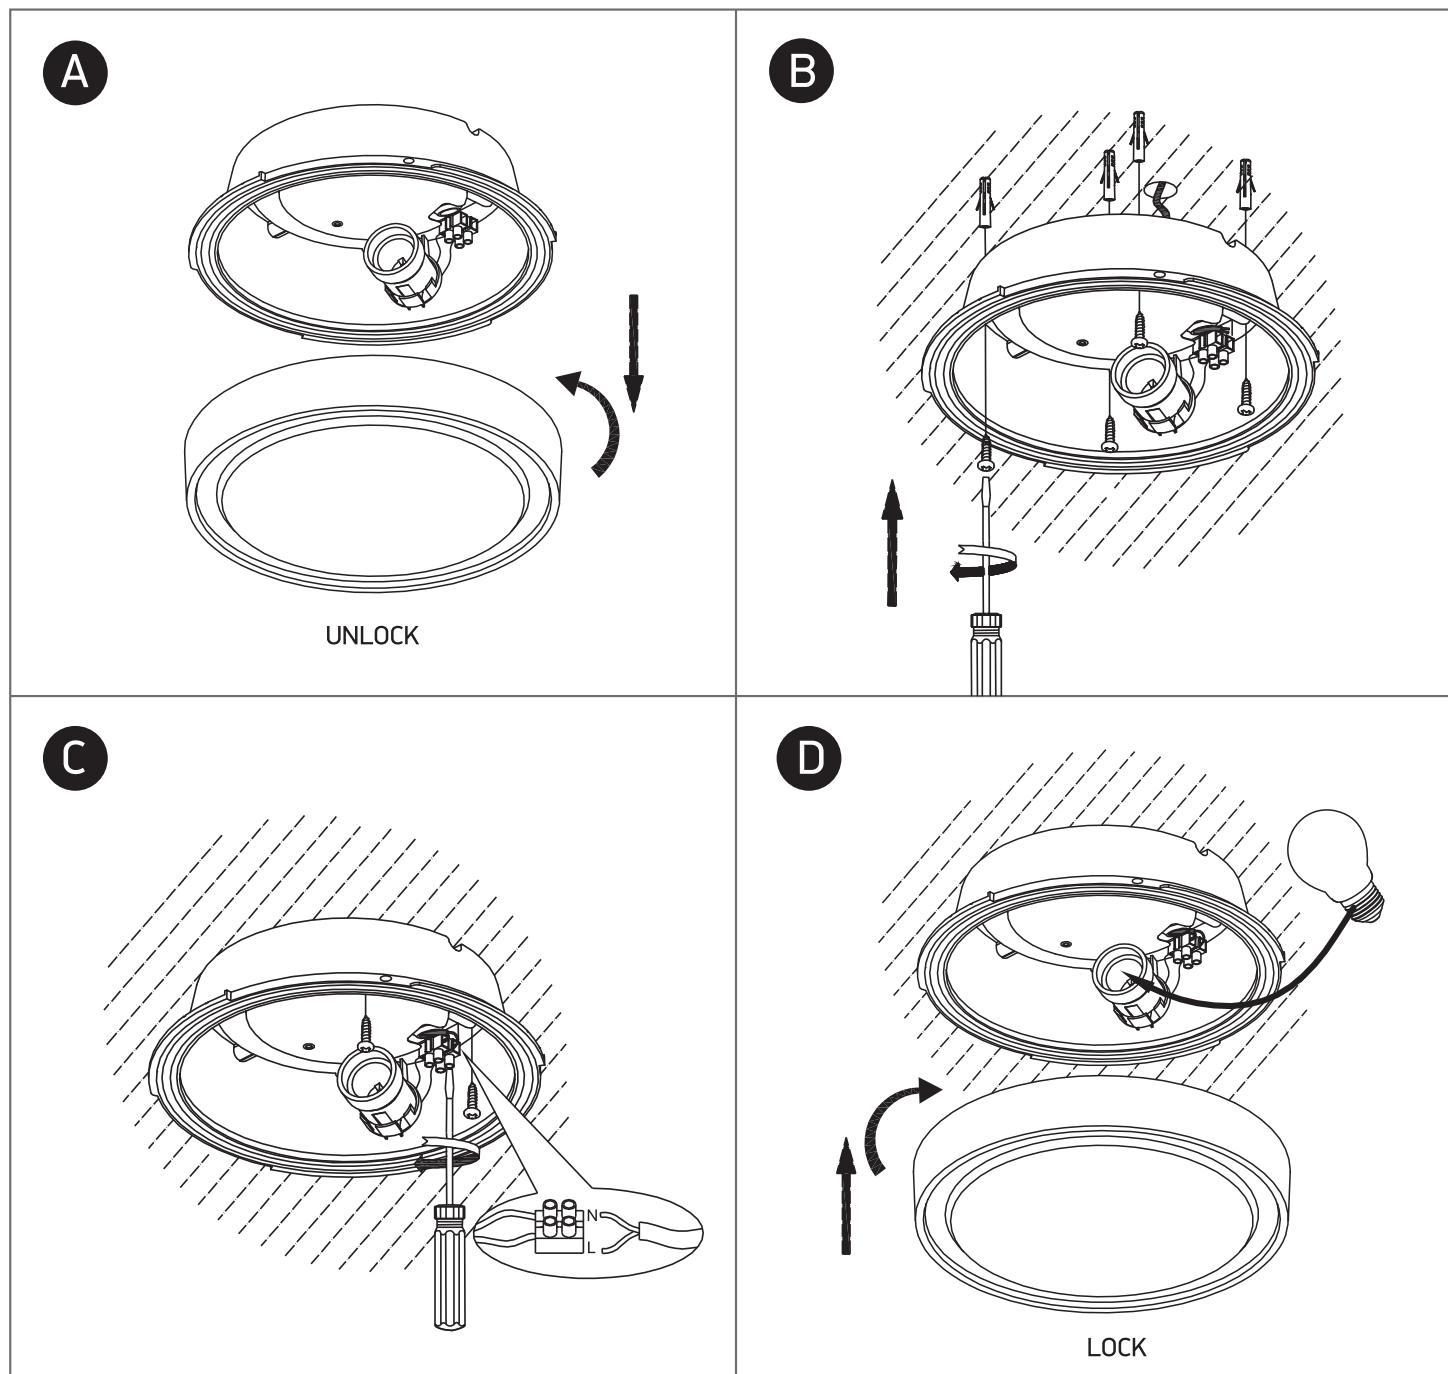

INSTALLATION MANUAL

67280E

100-240V | E27 | 12W | IP65 | ABS+PC

one
LIGHT

Warnings:

1. Make sure that the product is installed properly before connecting to electricity.
2. Do not cover the fitting.
3. Maintenance and installation should only be carried out by a professional electrician.