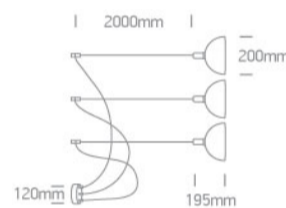

## Dimensions

## Physical Specification

Item Group	New 2021 Edition 3
Family	Pendants
Order Code	63140C/B
Colour	Black
Material	Aluminium
Shape	Circular
Height	195mm
Diameter	200mm
Suspended Ceiling	Yes
Indoor	Yes
Adjustable	No