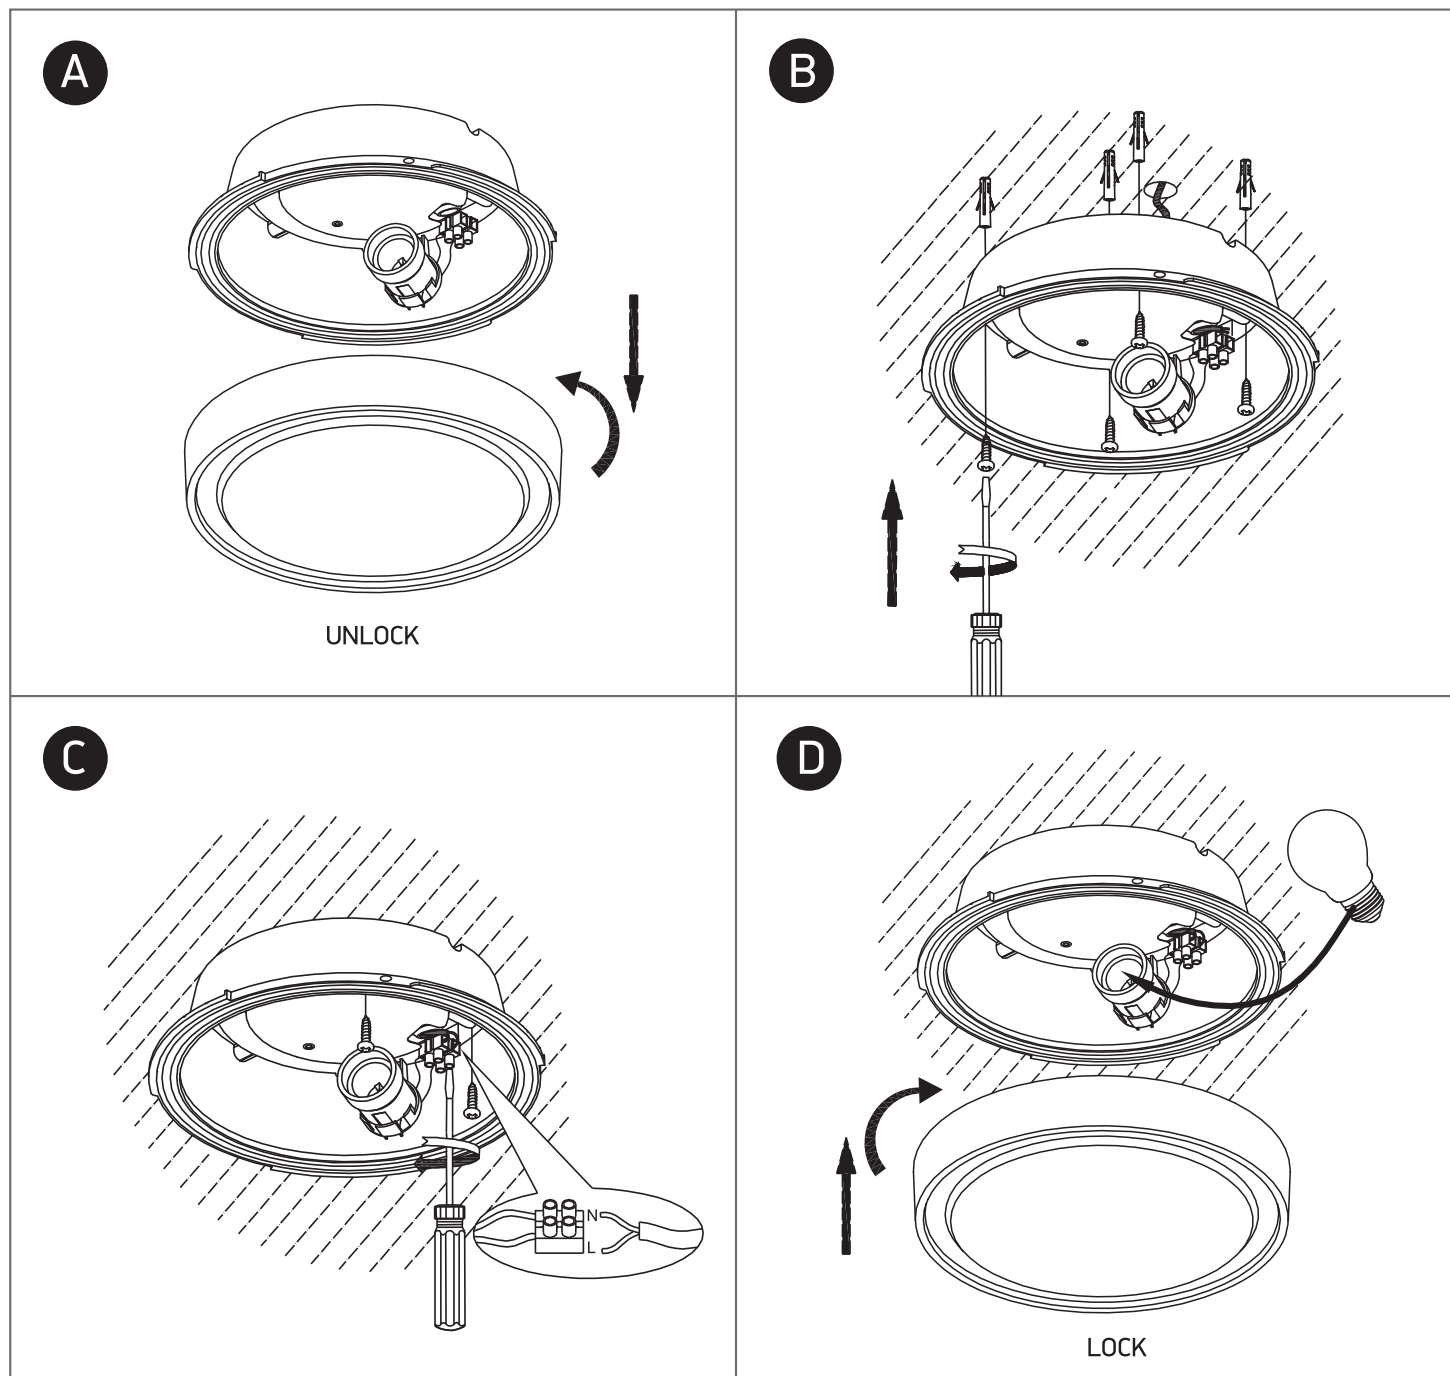

INSTALLATION MANUAL

67280E

100-240V | E27 | 12W | IP65 | ABS+PC

one
LIGHT

Warnings:

1. Make sure that the product is installed properly before connecting to electricity.
2. Do not cover the fitting.
3. Maintenance and installation should only be carried out by a professional electrician.