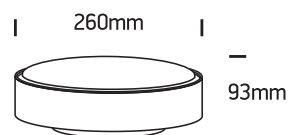

INSTALLATION MANUAL

67280E

100-240V | E27 | 12W | IP65 | ABS+PC

one
LIGHT

Warnings:

1. Make sure that the product is installed properly before connecting to electricity.
2. Do not cover the fitting.
3. Maintenance and installation should only be carried out by a professional electrician.