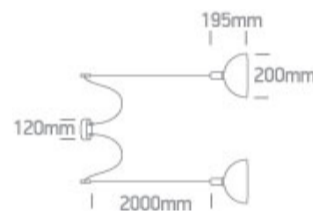

15 Pendants > E27 Round Pendants

63140B/BBS

2x10W E27 pendant with black shade.

Complies with standard EN60598-1 and any other specific standards.

Downloads

Dimensions

Physical Specification

Item Group	15 Pendants
Family	E27 Round Pendants
Order Code	63140B/BBS
Colour	Brushed Brass
Material	Aluminium
Shape	Circular
Height	195mm
Diameter	200mm
Suspended Ceiling	Yes
Indoor	Yes
Adjustable	No

Gear	No
Fitting + Driver	
Input Voltage	100-240V
50 Hz	Yes
60 Hz	Yes
Safety Class	
Power(Watts)	2x10W
IP Rating	IP20
Light Source	Replaceable lamp
Lamp Holder	E27
Number of Lamps	2
Dimmable	N/A
F Mark	

Illumination Data

Illumination Diagram

Packing Info

Box Weight	1.600kg
Pcs/Carton	1
Barcode	5291889070443
HS Code	9405413990

Certification & Warranty

Warranty

5 Years

Weee Directive