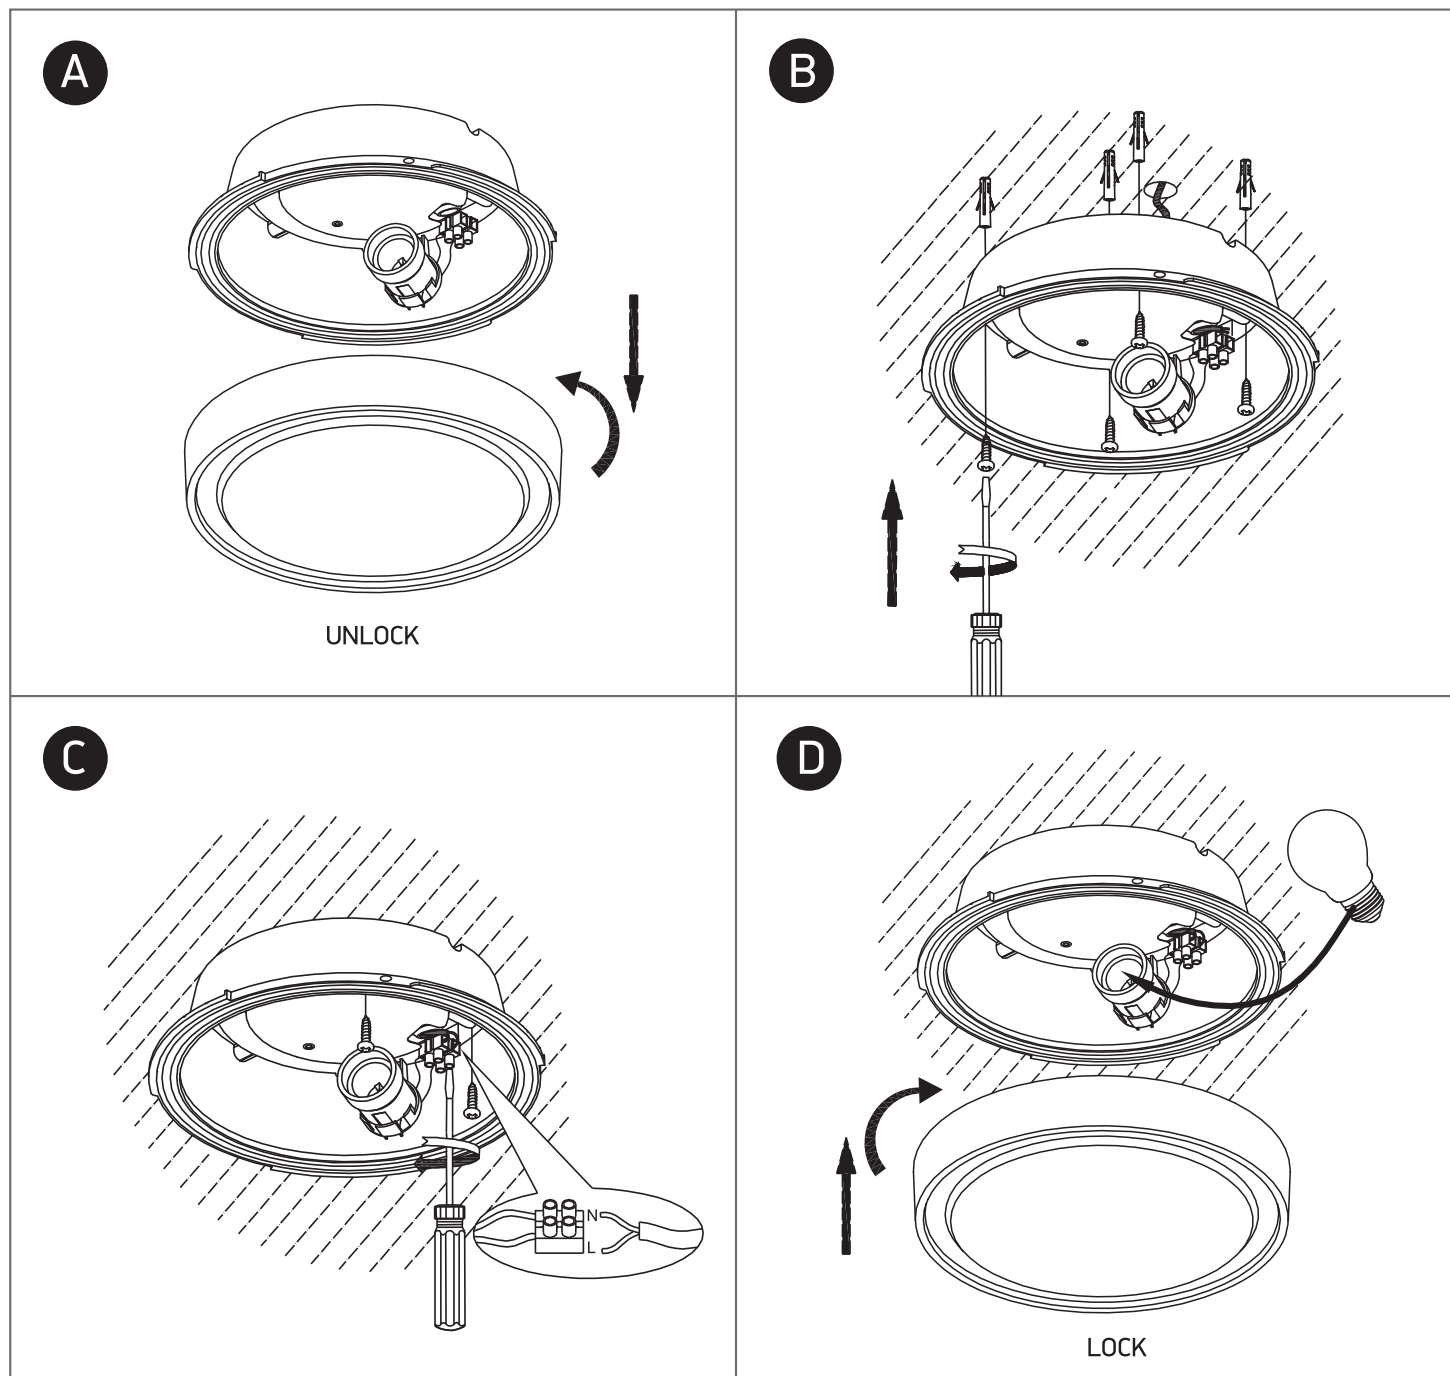

# INSTALLATION MANUAL

67280E

100-240V | E27 | 12W | IP65 | ABS+PC

**one**  
LIGHT

## Warnings:

1. Make sure that the product is installed properly before connecting to electricity.
2. Do not cover the fitting.
3. Maintenance and installation should only be carried out by a professional electrician.