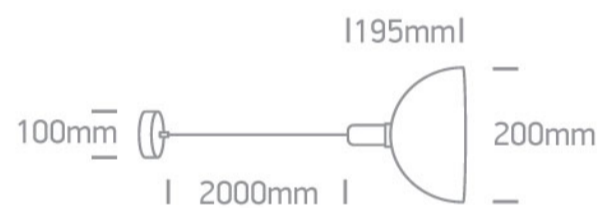

New 2021 Edition 3>Pendants

63140/BBS

10W E27 pendant with black shade.

Complies with standard EN60598-1 and any other specific standards.

Downloads

Dimensions

Physical Specification

Item Group	New 2021 Edition 3
Family	Pendants
Order Code	63140/BBS
Colour	Brushed Brass
Material	Aluminium
Shape	Circular
Height	195mm
Diameter	200mm
Suspended Ceiling	Yes
Indoor	Yes
Adjustable	No

Gear	No
Fitting + Driver	
Input Voltage	100-240V
50 Hz	Yes
60 Hz	Yes
Safety Class	
Power(Watts)	10W
IP Rating	IP20
Light Source	Replaceable lamp
Lamp Holder	E27
Number of Lamps	1
Dimmable	N/A
F Mark	

Illumination Data