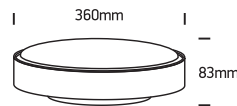

INSTALLATION MANUAL

67280N, 67280AN, 67280BN

ecolight

80
CRI

Complete with driver.

230V | SMD 2835 | 16W / 24W / 30W | IP65 | Plastic

67280N

67280AN