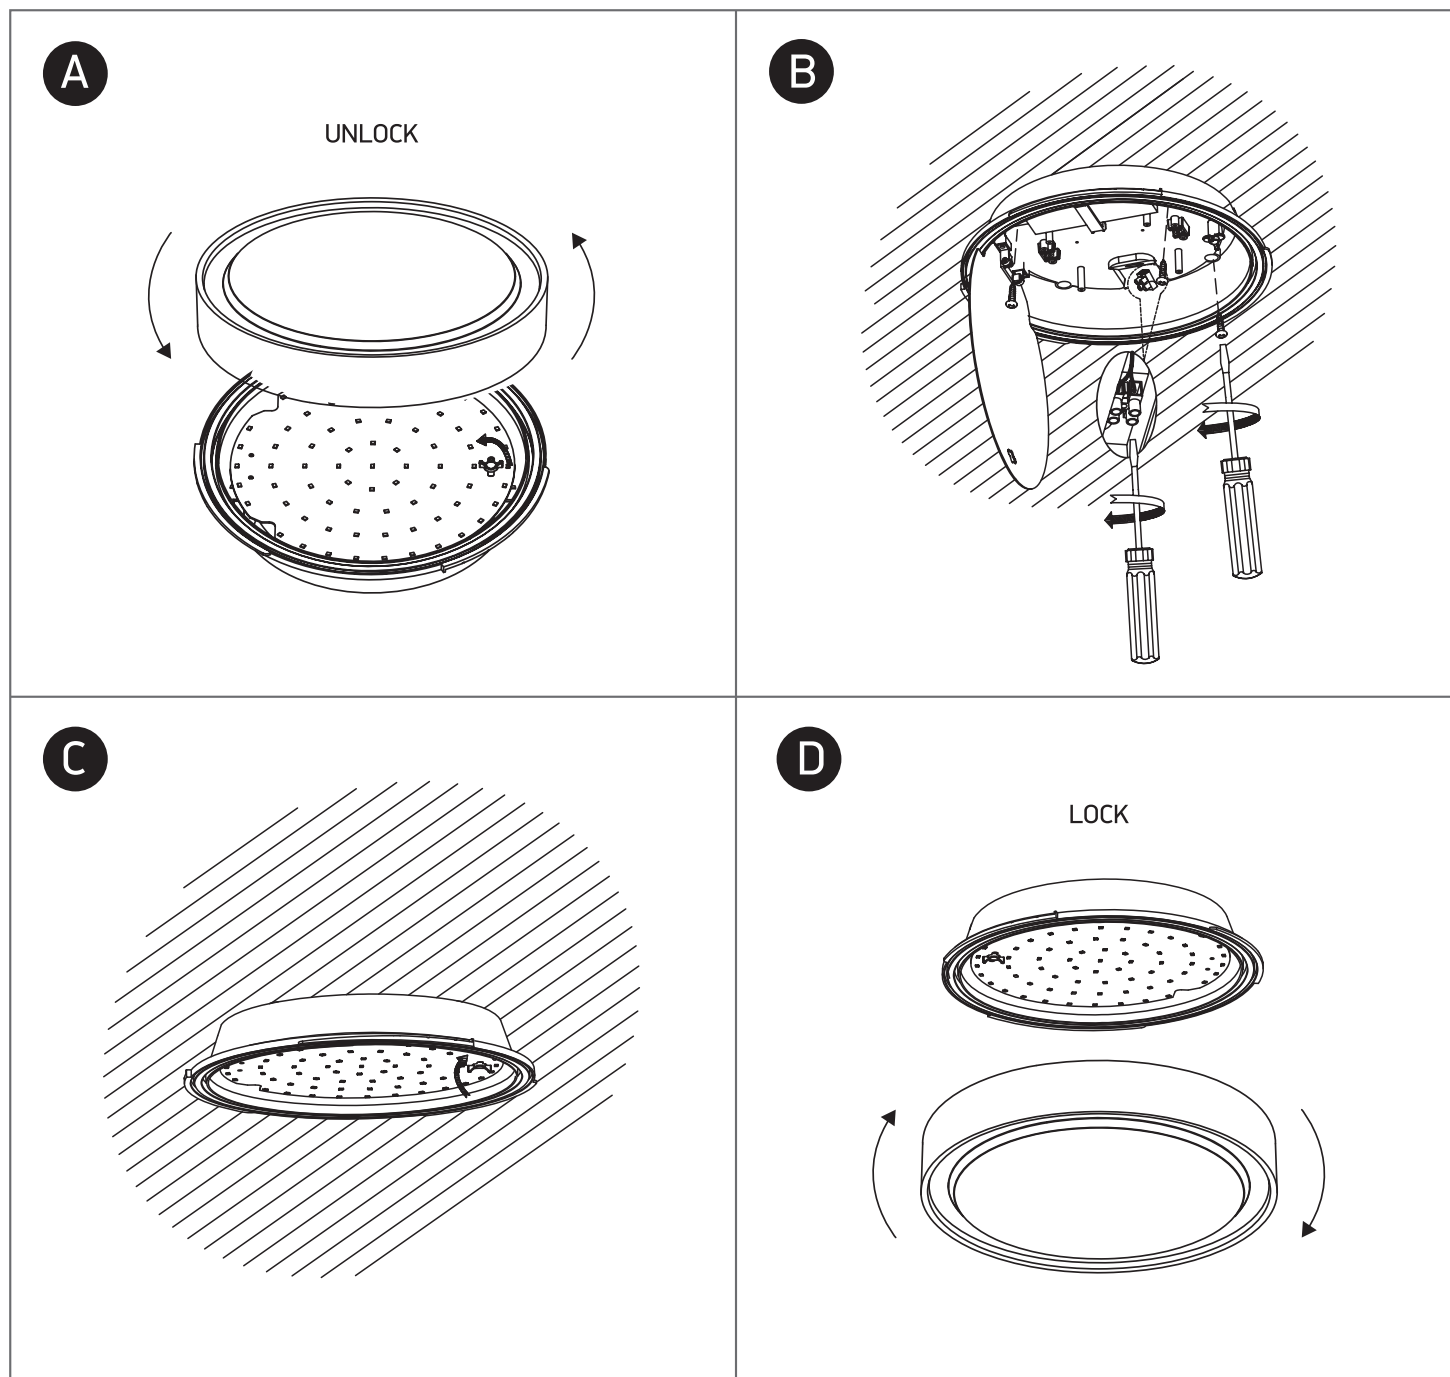

INSTALLATION MANUAL

67280N, 67280AN, 67280BN

ecolight

80
CRI

Complete with driver.

230V | SMD 2835 | 16W / 24W / 30W | IP65 | Plastic

67280N

67280AN

67280BN

one
LIGHT

Warnings:

1. Make sure that the product is installed properly before connecting to electricity.
2. Do not cover the fitting.
3. Maintenance and installation should only be carried out by a professional electrician.