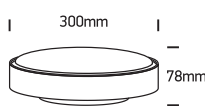

INSTALLATION MANUAL

67280N, 67280AN, 67280BN

ecolight

80
CRI

Complete with driver.

230V | SMD 2835 | 16W / 24W / 30W | IP65 | Plastic

67280N

67280AN