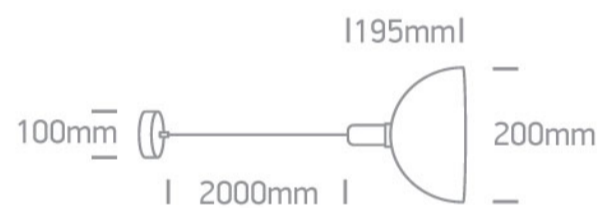

New 2021 Edition 3>Pendants

63140/B

10W E27 pendant with black shade.

Complies with standard EN60598-1 and any other specific standards.

Downloads

Dimensions

Physical Specification

Item Group	New 2021 Edition 3
Family	Pendants
Order Code	63140/B
Colour	Black
Material	Aluminium
Shape	Circular
Height	195mm
Diameter	200mm
Suspended Ceiling	Yes
Indoor	Yes
Adjustable	No