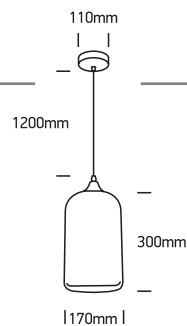

INSTALLATION MANUAL

63138

100-240V | E27 | 12W | IP20 | Metal + glass

Warnings:

1. Make sure that the product is installed properly before connecting to electricity.
2. Do not cover the fitting.
3. Maintenance and installation should only be carried out by a professional electrician.