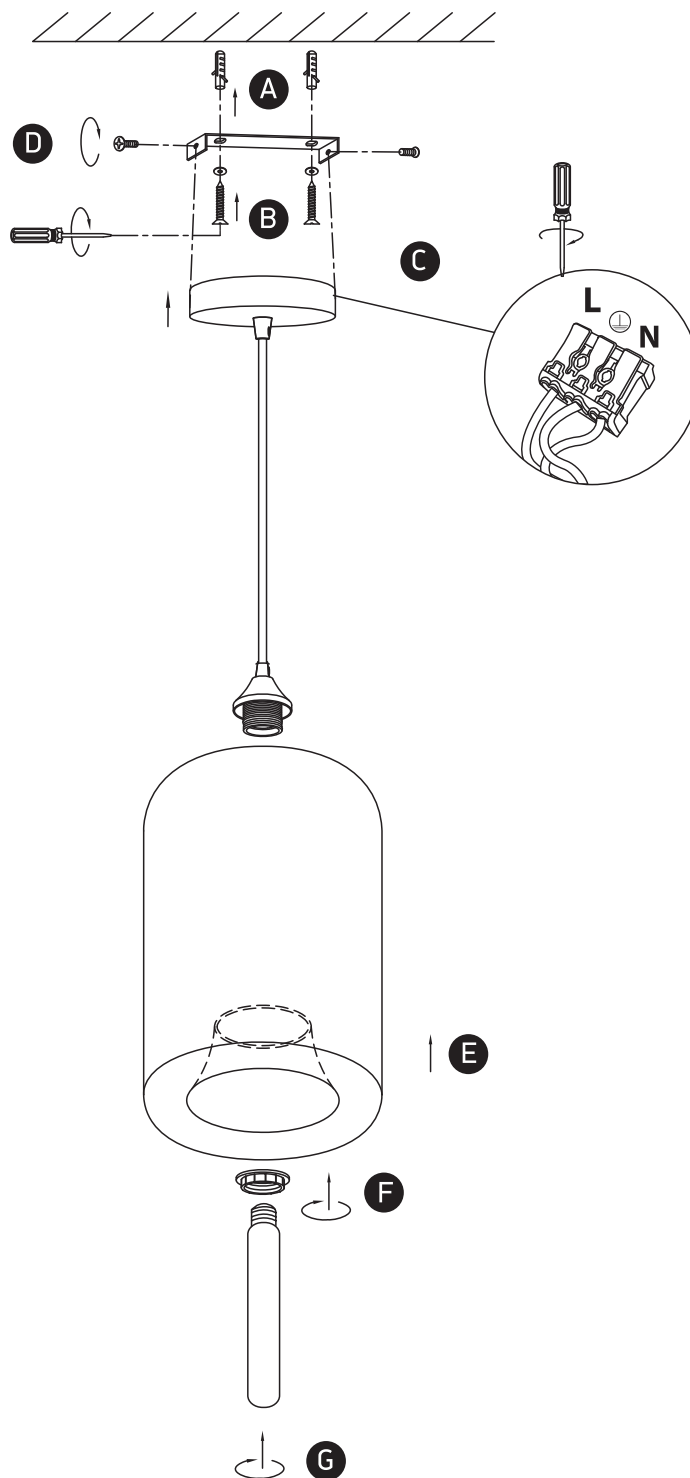

INSTALLATION MANUAL

63138

100-240V | E27 | 12W | IP20 | Metal + glass

Warnings:

1. Make sure that the product is installed properly before connecting to electricity.
2. Do not cover the fitting.
3. Maintenance and installation should only be carried out by a professional electrician.