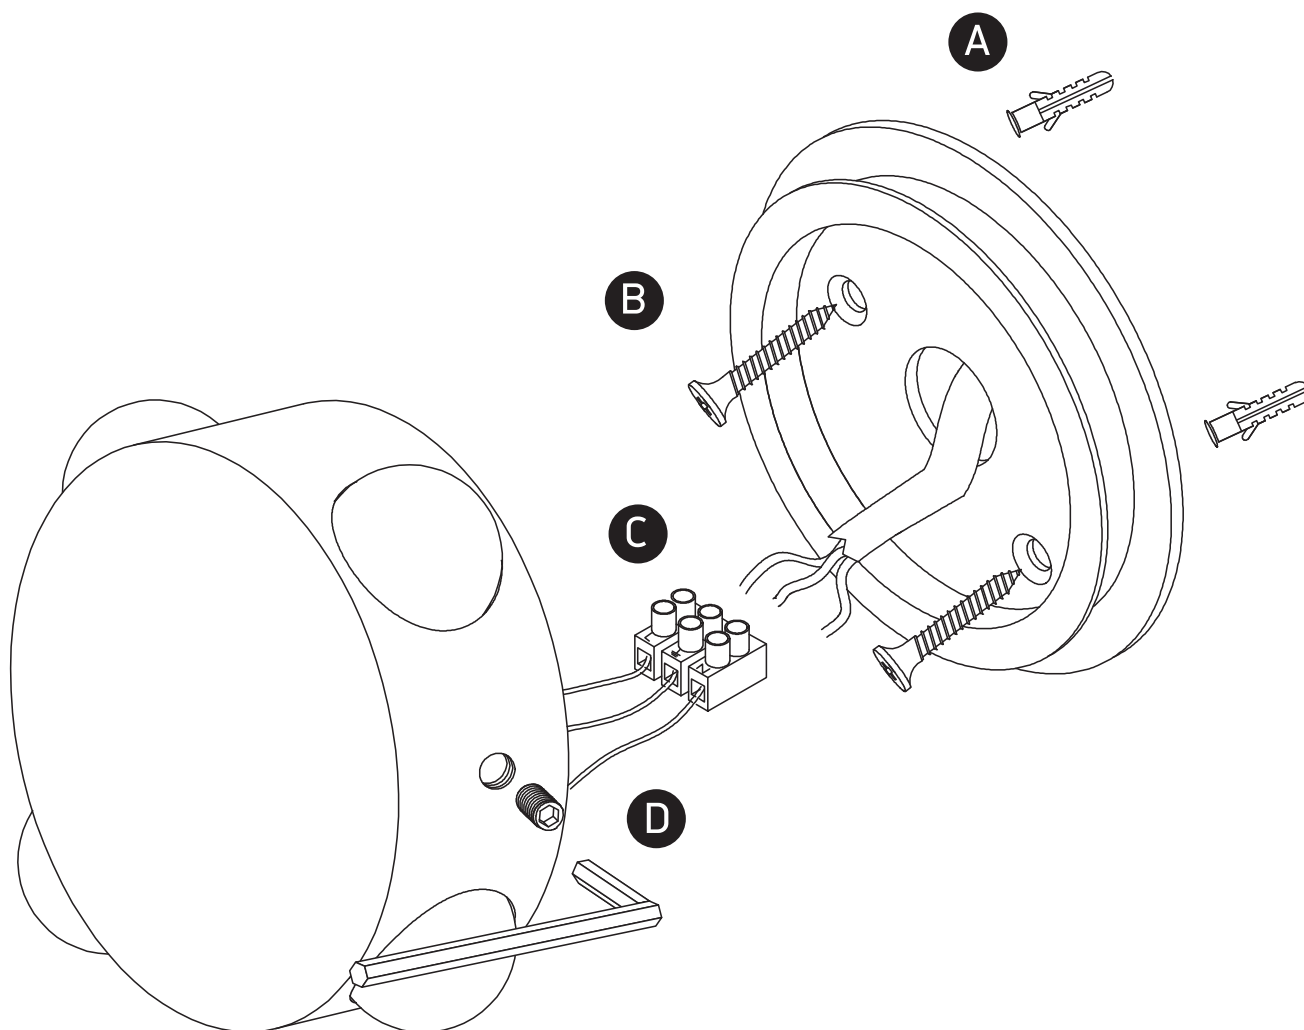

INSTALLATION MANUAL

67274B

ecolight

135mm

40mm

100-240V | 4x1W | IP54 | Natural aluminium

Complete with driver

one
LIGHT

Warnings:

1. Make sure that the product is installed properly before connecting to electricity.
2. Do not cover the fitting.
3. Maintenance and installation should only be carried out by a professional electrician.