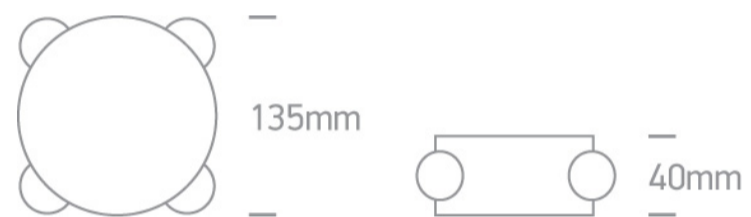

13 Wall &amp; Ceiling LED&gt;Indoor/Outdoor Wall Lines Natural aluminium

**67274B/AL/W**

4x1,5W Outdoor Wall lines, IP54.

Complete with driver.

Complies with standard EN60598-1 and any other specific standards.

## Dimensions

## Physical Specification

Item Group	13 Wall & Ceiling LED
Family	Indoor/Outdoor Wall Lines Natural aluminium
Order Code	67274B/AL/W
Colour	Aluminium
Material	Natural Aluminium
Shape	Circular
Height	135mm
Diameter	40mm
Surface Wall	Yes
Indoor	Yes
Outdoor	Yes
Adjustable	No