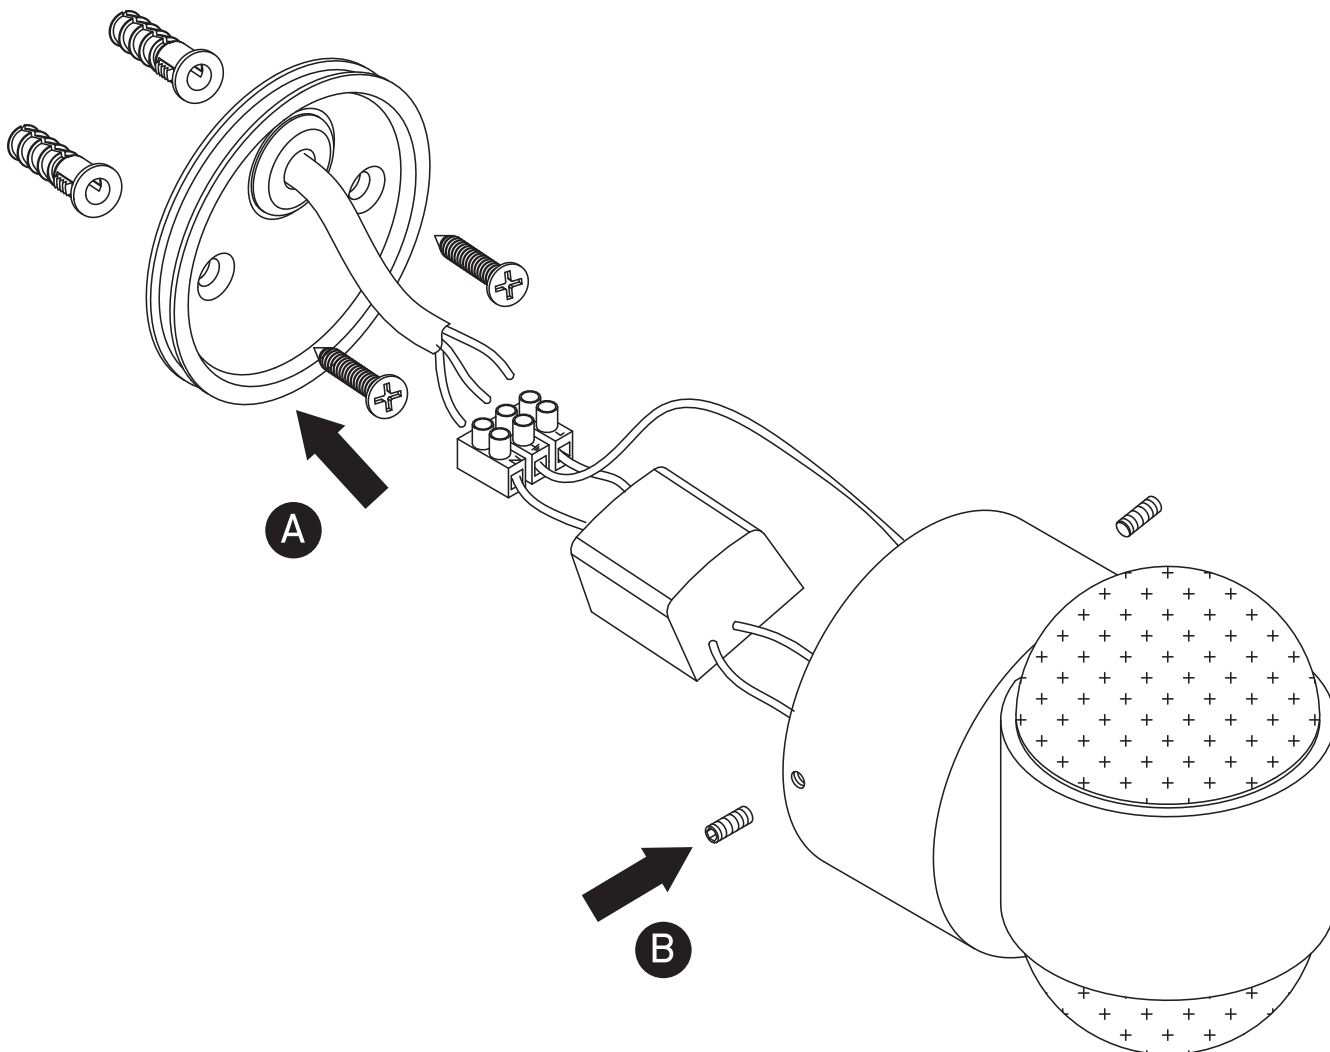

INSTALLATION MANUAL

67274A

ecolight

100-240V | 2x1W | IP54 | Natural aluminium

Complete with LED driver

one
LIGHT

Warnings:

1. Make sure that the product is installed properly before connecting to electricity.
2. Do not cover the fitting.
3. Maintenance and installation should only be carried out by a professional electrician.