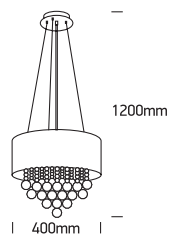

INSTALLATION MANUAL

63134P

100-240V | E14 | 4x8W | IP20 | Fabric + glass

Warnings:

1. Make sure that the product is installed properly before connecting to electricity.
2. Do not cover the fitting.
3. Maintenance and installation should only be carried out by a professional electrician.