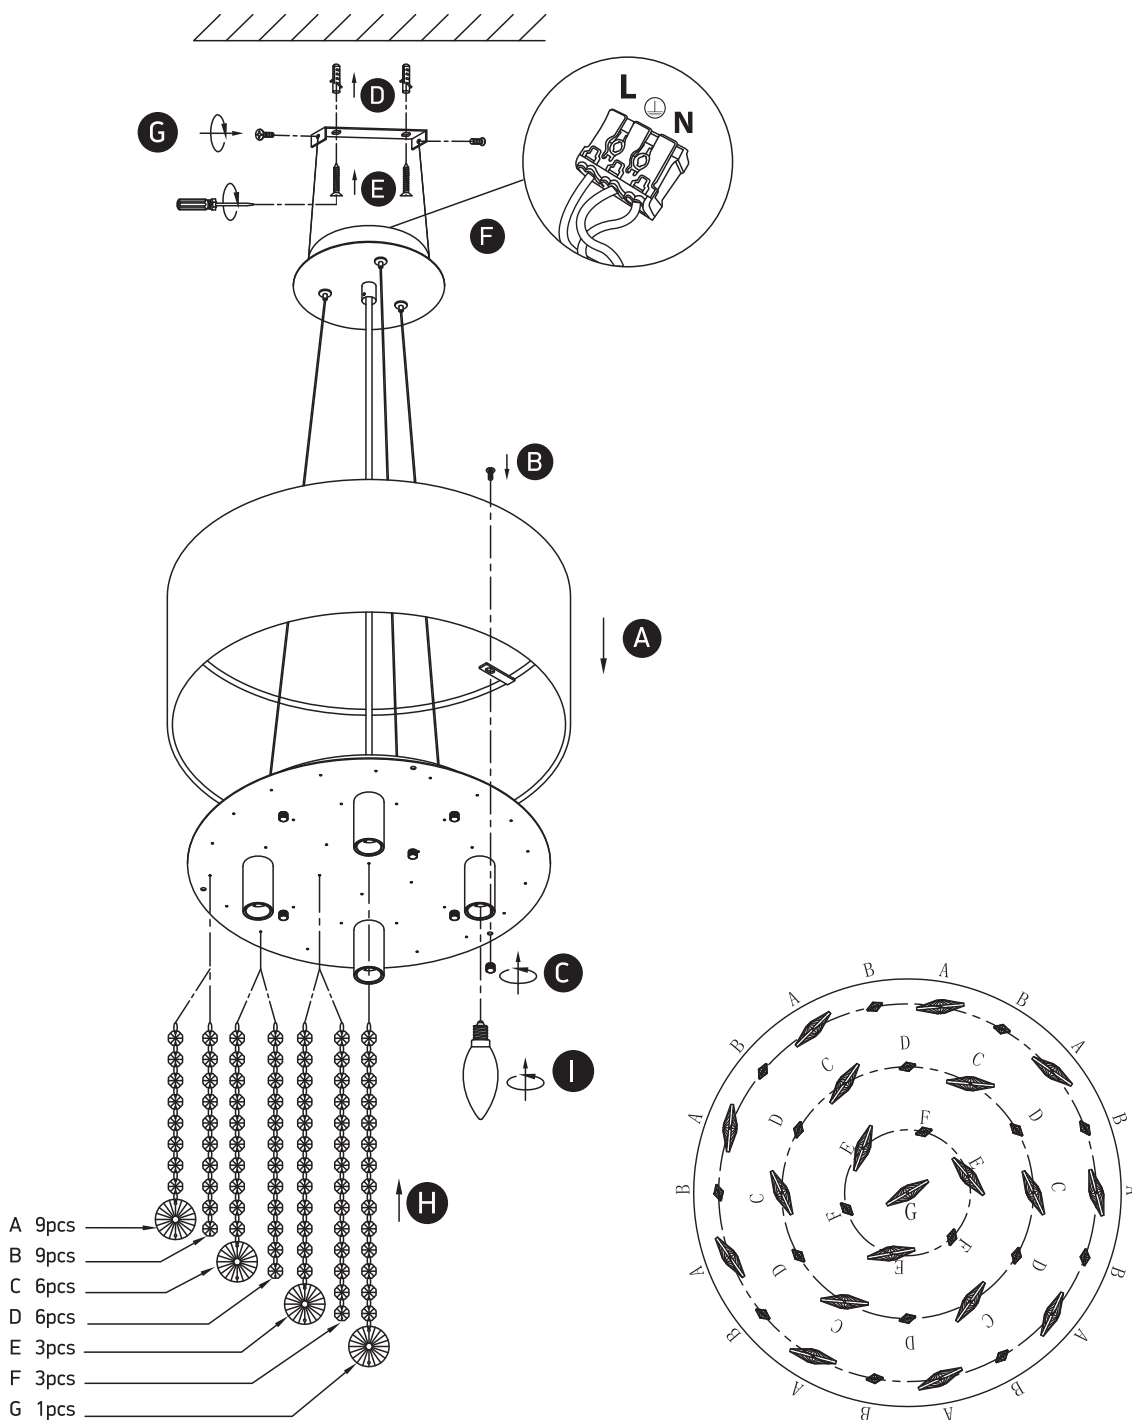

INSTALLATION MANUAL

63134P

100-240V | E14 | 4x8W | IP20 | Fabric + glass

Warnings:

1. Make sure that the product is installed properly before connecting to electricity.
2. Do not cover the fitting.
3. Maintenance and installation should only be carried out by a professional electrician.