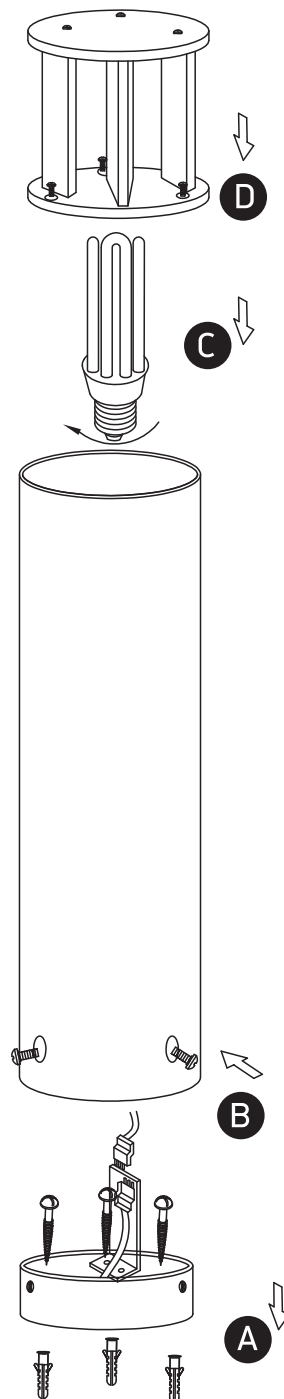

INSTALLATION MANUAL

67236A

100-240V | E27 | 15W | IP54 | Natural aluminium

Warnings:

1. Make sure that the product is installed properly before connecting to electricity.
2. Do not cover the fitting.
3. Maintenance and installation should only be carried out by a professional electrician.