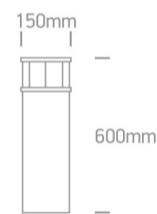

20 Garden & Underwater>The Natural Aluminium Bollards

67236A/AL

Outdoor natural aluminium bollard with E27 lampholder. Ideal for gardens and public areas, IP54.

Complies with standard EN60598-1 and any other specific standards.

Downloads

Dimensions

Physical Specification

Item Group	20 Garden & Underwater
Family	The Natural Aluminium Bollards
Order Code	67236A/AL
Colour	Aluminium
Material	Natural Aluminium
Diffuser Material	Acrylic
Shape	Circular
Height	600mm
Diameter	150mm
Surface Floor/Ground	Yes
Outdoor	Yes
Adjustable	No

Illumination Data

Illumination Diagram

Packing Info

Box Length

16cm

Box Width

16cm

Box Height