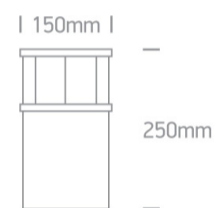

Downloads

Dimensions

Physical Specification

Item Group	20 Garden & Underwater
Family	The Natural Aluminium Bollards
Order Code	67236/AL
Colour	Aluminium
Material	Natural Aluminium
Diffuser Material	Acrylic
Shape	Circular
Height	250mm
Diameter	150mm
Surface Floor/Ground	Yes
Outdoor	Yes
Adjustable	No

Illumination Data

Illumination Diagram

Packing Info

Box Length

15,5cm

Box Width

15,5cm

Box Height