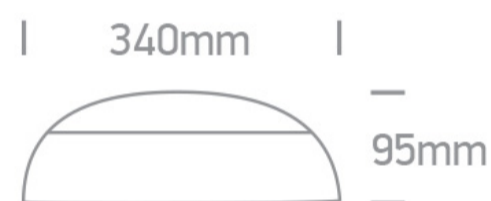

22 Emergency Lights&gt;Emergency CCT Adjustable LED Plafo

**67218E/W**

15W Emergency LED plafo light, IP65, ideal for both indoor and outdoor installation.

Supplied with non-dimmable LED driver.

Complies with standard EN60598-1 and any other specific standards.

## Dimensions

White

Material

Plastic

Diffuser Material

Plastic

Shape

Circular

Height	95mm
Diameter	340mm
Surface Ceiling	Yes
Indoor	Yes
Outdoor	Yes
Adjustable	No
IK Rating	10