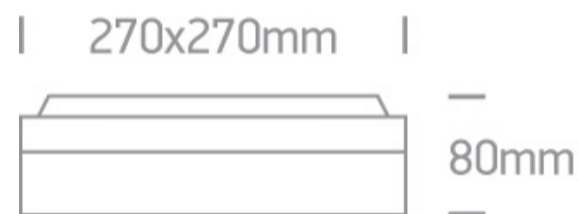

12 Wall & Ceiling>The Square E27 Outdoor Plafo Die cast

67210/B

2x20W E27 Die Cast, Square E27 Outdoor Plafo

Complies with standard EN60598-1 and any other specific standards

Downloads

Dimensions

Physical Specification

Item Group	12 Wall & Ceiling
Family	The Square E27 Outdoor Plafo Die cast
Order Code	67210/B
Colour	Black
Material	Die Cast
Shape	Rectangular
Length	270mm
Width	270mm
Height	80mm
Surface Ceiling	Yes
Surface Wall	Yes
Indoor	Yes