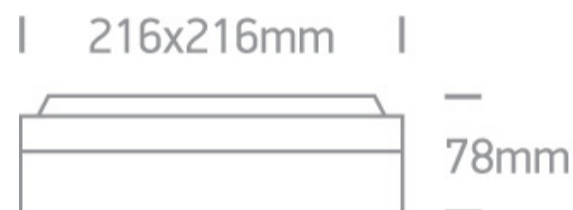

12 Wall &amp; Ceiling&gt;The E27 Outdoor Plafo Die cast

67208/AN

20W E27 Die Cast, Square E27 Outdoor Plafo

Complies with standard EN60598-1 and any other specific standards

## Dimensions

## Physical Specification

Item Group	12 Wall & Ceiling
Family	The E27 Outdoor Plafo Die cast
Order Code	67208/AN
Colour	Anthracite
Material	Die Cast
Shape	Rectangular
Length	216mm
Width	216mm
Height	78mm
Surface Ceiling	Yes
Surface Wall	Yes
Indoor	Yes