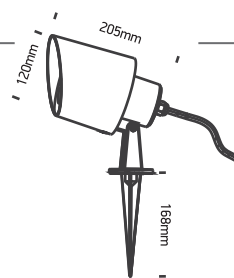

INSTALLATION MANUAL

67204G

100-240V | GU10 | 10W | IP65 | ABS + PC

Warnings:

1. Make sure that the product is installed properly before connecting to electricity.
2. Do not cover the fitting.
3. Maintenance and installation should only be carried out by a professional electrician.