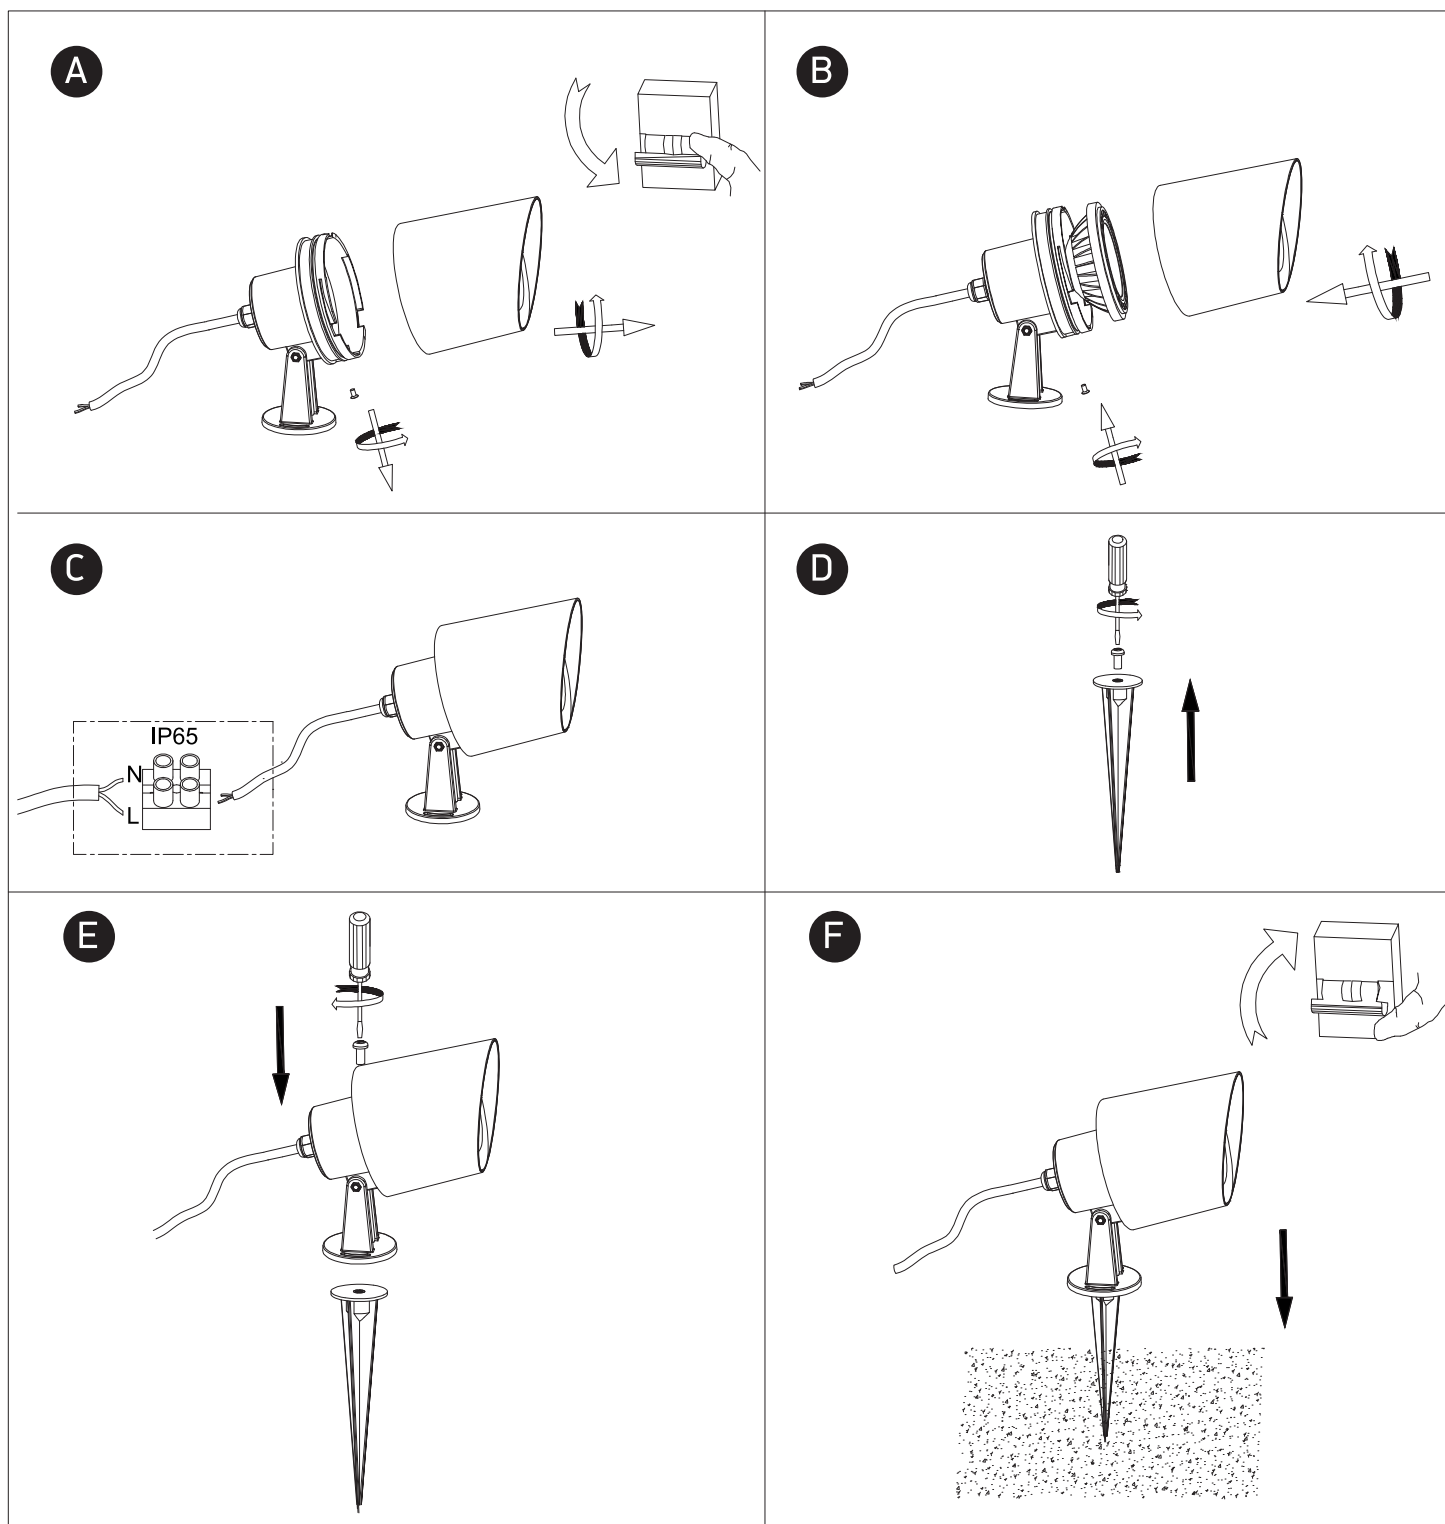

INSTALLATION MANUAL

67204G

100-240V | GU10 | 10W | IP65 | ABS + PC

Warnings:

1. Make sure that the product is installed properly before connecting to electricity.
2. Do not cover the fitting.
3. Maintenance and installation should only be carried out by a professional electrician.