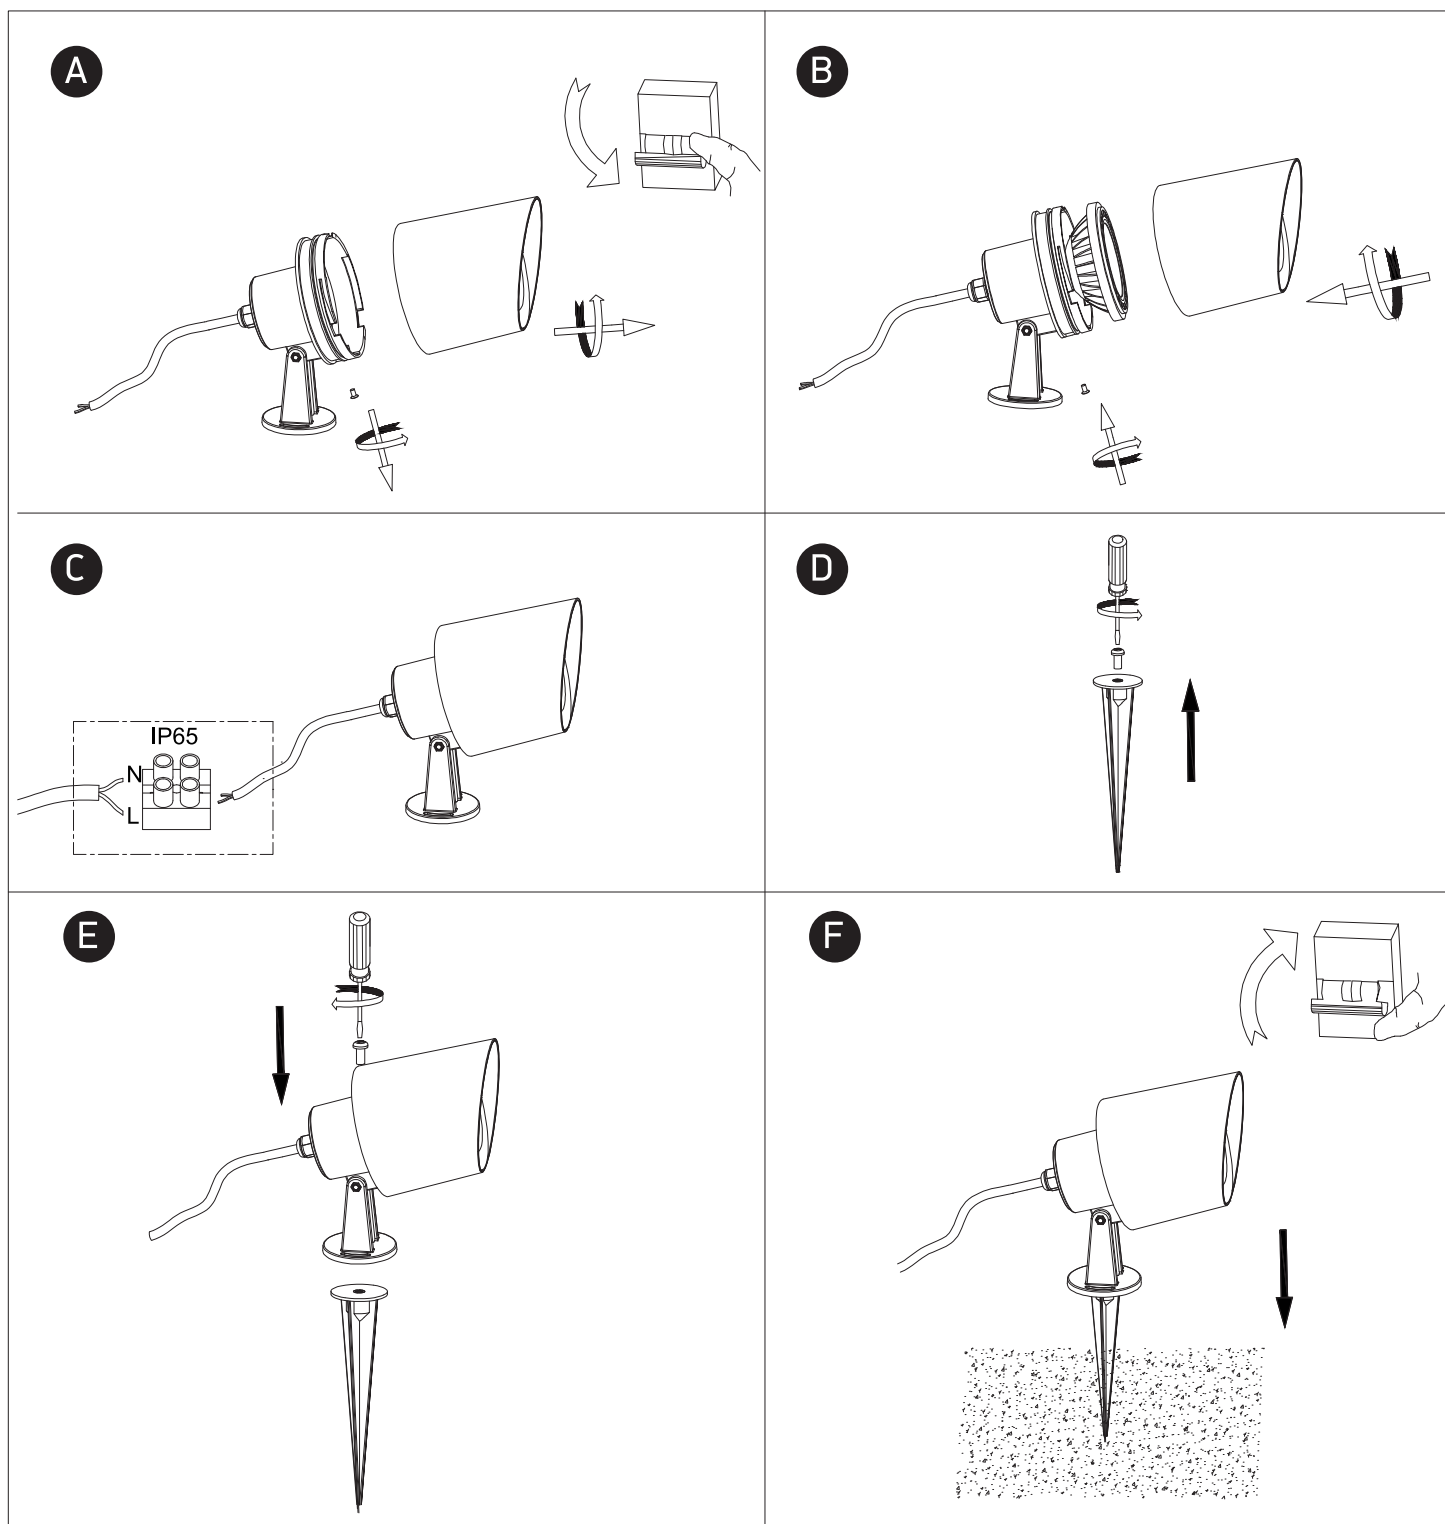

INSTALLATION MANUAL

67204E

100-240V | E27 | PAR30 | 10W | IP65 | ABS + PC

200cm

Warnings:

1. Make sure that the product is installed properly before connecting to electricity.
2. Do not cover the fitting.
3. Maintenance and installation should only be carried out by a professional electrician.