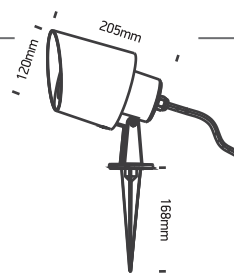

INSTALLATION MANUAL

67204E

100-240V | E27 | PAR30 | 10W | IP65 | ABS + PC

200cm

Warnings:

1. Make sure that the product is installed properly before connecting to electricity.
2. Do not cover the fitting.
3. Maintenance and installation should only be carried out by a professional electrician.