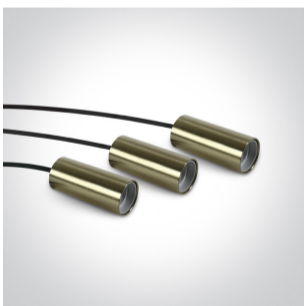

17 Pendants &gt; E27 Pendant Tubes

63124C/BBS

5x20W E27 pendant.

Complies with standard EN60598-1 and any other specific standards.

## Physical Specification

Item Group

17 Pendants

Family

E27 Pendant Tubes

Order Code

63124C/BBS

Colour

Brushed Brass

Material

Aluminium

Shape

Circular

Height

95mm

Diameter	42mm
Suspended Ceiling	Yes
Indoor	Yes
Adjustable	No