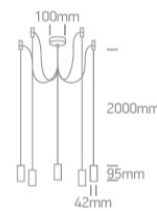

17 Pendants &gt; E27 Pendant Tubes

63124C/BBS

5x20W E27 pendant.

Complies with standard EN60598-1 and any other specific standards.

## Dimensions

Brushed Brass

Material

Aluminium

Shape

Circular

Height

95mm

Diameter	42mm
Suspended Ceiling	Yes
Indoor	Yes
Adjustable	No