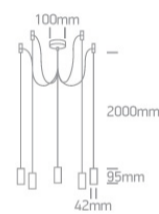

17 Pendants &gt; E27 Pendant Tubes

63124C/B

5x20W E27 pendant.

Complies with standard EN60598-1 and any other specific standards.

## Dimensions

Black

Material

Aluminium

Shape

Circular

Height

95mm

Diameter	42mm
Suspended Ceiling	Yes
Indoor	Yes
Adjustable	No