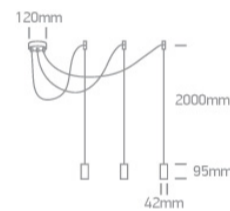

17 Pendants>E27 Pendant Tubes

63124B/BBS

3x20W E27 pendant.

Complies with standard EN60598-1 and any other specific standards.

Downloads

Dimensions

Gallery

Physical Specification

Material

Aluminium

Shape

Circular

Height

95mm

Diameter	42mm
Suspended Ceiling	Yes
Indoor	Yes
Adjustable	No

Electrical Characteristics