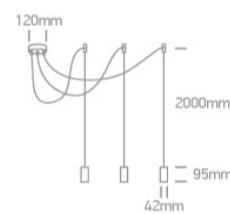

17 Pendants &gt; E27 Pendant Tubes

63124B/B

3x20W E27 pendant.

Complies with standard EN60598-1 and any other specific standards.

## Dimensions

Black

Material

Aluminium

Shape

Circular

Height

95mm

Diameter	42mm
Suspended Ceiling	Yes
Indoor	Yes
Adjustable	No