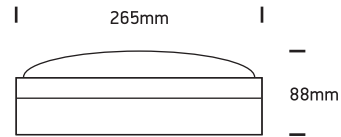

INSTALLATION MANUAL

67204

100-240V | E27 | 20W | IP54 | Die cast

Warnings:

1. Make sure that the product is installed properly before connecting to electricity.
2. Do not cover the fitting.
3. Maintenance and installation should only be carried out by a professional electrician.