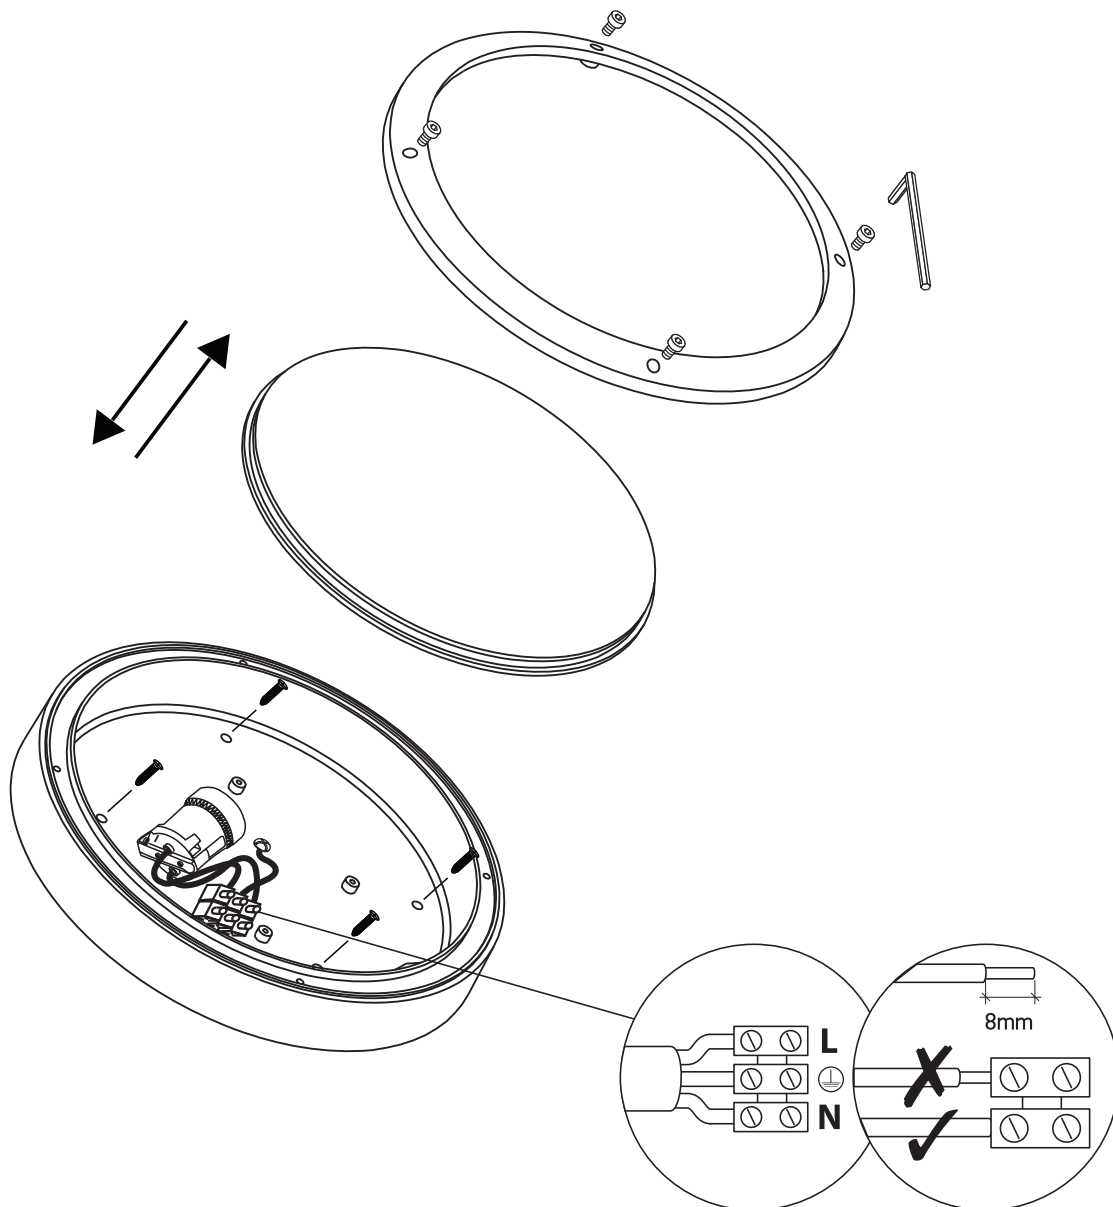

INSTALLATION MANUAL

67204

100-240V | E27 | 20W | IP54 | Die cast

Warnings:

1. Make sure that the product is installed properly before connecting to electricity.
2. Do not cover the fitting.
3. Maintenance and installation should only be carried out by a professional electrician.