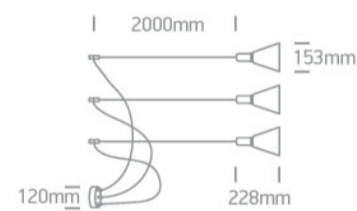

17 Pendants &gt; E27 Pendant Cones

63122B/CU

3x10W E27 pendant.

Complies with standard EN60598-1 and any other specific standards.

## Dimensions

Copper

Material

Aluminium

Shape

Circular

Height

228mm

Diameter	153mm
Suspended Ceiling	Yes
Indoor	Yes
Adjustable	No