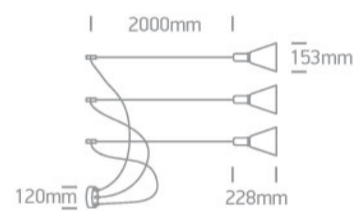

17 Pendants &gt; E27 Pendant Cones

63122B/BBS

3x10W E27 pendant.

Complies with standard EN60598-1 and any other specific standards.

## Dimensions

Brushed Brass

Material

Aluminium

Shape

Circular

Height

228mm

Diameter	153mm
Suspended Ceiling	Yes
Indoor	Yes
Adjustable	No