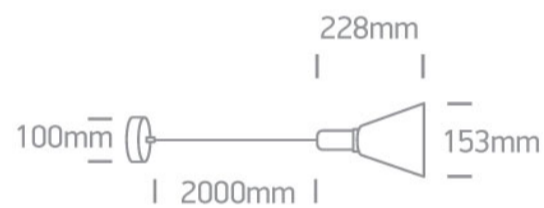

17 Pendants > E27 Pendant Cones

63122/BBS

10W E27 pendant.

Complies with standard EN60598-1 and any other specific standards.

Downloads

Dimensions

Gallery

Physical Specification

Material

Aluminium

Shape

Circular

Height

228mm

Diameter	153mm
Suspended Ceiling	Yes
Indoor	Yes
Adjustable	No

Electrical Characteristics